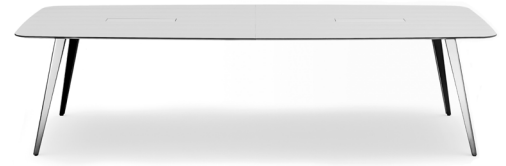

Conference table_C12

cutouts and data connection panels not included

C12-240 for 8 people	Type / Design Dimension in cm	Color / Surface	Item number	Sales price
	Rectangular shape with rounded edges 240 x 120 x 74 (W x D x H)	Melamine white, chipboard Straight edge, for data connection panel with frame	R: 10114 B: 10115	2.740 Euro ↑
	Rounded boat shape 240 x 110/120 x 74 (W x D x H)	White, table top in MDF data connection panel frameless possible	R: 10116 B: 10117	4.170 Euro ↑
	Table top 25 mm thick, chamfered edge, table top 1-piece, substructure with 4 legs.	Oak, table top in MDF data connection panel frameless possible	R: 10118 B: 10119	4.170 Euro ↑
	Table top 25 mm thick, chamfered edge, table top 1-piece, substructure with 4 legs.	Walnut, table top in MDF data connection panel frameless possible	R: 10120 B: 10121	4.240 Euro ↑
		WhitePlex* Straight edge, for data connection panel with frame	R: 10122 B: 10123	7.060 Euro ↑
		Shipping		on request
C12-320 for 10 people	Type / Design Dimension in cm	Color / Surface	Item number	Sales price
	Rectangular shape with rounded edges 320 x 120 x 74 (W x D x H)	Melamine white, chipboard Straight edge, for data connection panel with frame	R: 10124 B: 10125	3.290 Euro ↑
	Rounded boat shape 320 x 110/120 x 74 (W x D x H)	White, table top in MDF data connection panel frameless possible	R: 10126 B: 10127	4.760 Euro ↑
	Table top 25 mm thick, chamfered edge, table top 2-pieces, substructure with 4 (at WhitePlex=6) legs.	Oak, table top in MDF data connection panel frameless possible	R: 10128 B: 10129	4.760 Euro ↑
	Table top 25 mm thick, chamfered edge, table top 2-pieces, substructure with 4 (at WhitePlex=6) legs.	Walnut, table top in MDF data connection panel frameless possible	R: 10130 B: 10131	4.850 Euro ↑
		WhitePlex* Straight edge, for data connection panel with frame	R: 10132 B: 10133	8.780 Euro ↑
		Shipping		on request
C12-480 for 14 people	Type / Design Dimension in cm	Color / Surface	Item number	Sales price
	Rectangular shape with rounded edges 480 x 140 x 74 (W x D x H)	Melamine white, chipboard Straight edge, for data connection panel with frame	R: 10134 B: 10135	4.860 Euro ↑
	Rounded boat shape 480 x 130/140 x 74 (W x D x H)	White, table top in MDF data connection panel frameless possible	R: 10136 B: 10137	7.790 Euro ↑
	Table top 25 mm thick, chamfered edge, table top 2-pieces, substructure with 6 legs.	Oak, table top in MDF data connection panel frameless possible	R: 10138 B: 10139	7.790 Euro ↑
	Table top 25 mm thick, chamfered edge, table top 2-pieces, substructure with 6 legs.	Walnut, table top in MDF data connection panel frameless possible	R: 10140 B: 10141	7.950 Euro ↑
		WhitePlex* Straight edge, for data connection panel with frame	R: 10142 B: 10143	13.850 Euro ↑
		Shipping		on request