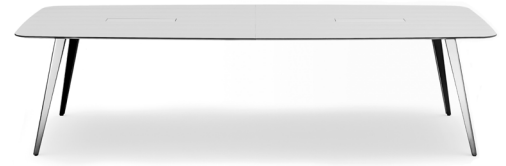

## Conference table\_C12

cutouts and data connection panels not included

C12-240 for 8 people	Type / Design Dimension in cm	Color / Surface	Item number	Sales price
	Rectangular shape with rounded edges 240 x 120 x 74 (W x D x H)	<b>Melamine white, chipboard</b> Straight edge, for data connection panel with frame	R: 10114 B: 10115	2.490 Euro
	Rounded boat shape 240 x 110/120 x 74 (W x D x H)	<b>White, table top in MDF</b> data connection panel frameless possible	R: 10116 B: 10117	3.790 Euro
	Table top 25mm thick, chamfered edge, table top 1-piece, substructure with 4 legs.	<b>Oak, table top in MDF</b> data connection panel frameless possible	R: 10118 B: 10119	3.790 Euro
	Table top 25mm thick, chamfered edge, table top 1-piece, substructure with 4 legs.	<b>Walnut, table top in MDF</b> data connection panel frameless possible	R: 10120 B: 10121	3.850 Euro
		<b>WhitePlex*</b> Straight edge, for data connection panel with frame	R: 10122 B: 10123	6.420 Euro
		<b>Shipping</b>		on request
C12-320 for 10 people	Type / Design Dimension in cm	Color / Surface	Item number	Sales price
	Rectangular shape with rounded edges 320 x 120 x 74 (W x D x H)	<b>Melamine white, chipboard</b> Straight edge, for data connection panel with frame	R: 10124 B: 10125	2.990 Euro
	Rounded boat shape 320 x 110/120 x 74 (W x D x H)	<b>White, table top in MDF</b> data connection panel frameless possible	R: 10126 B: 10127	4.330 Euro
	Table top 25mm thick, chamfered edge, table top 2-pieces, substructure with 4 (at WhitePlex=6) legs.	<b>Oak, table top in MDF</b> data connection panel frameless possible	R: 10128 B: 10129	4.330 Euro
	Table top 25mm thick, chamfered edge, table top 2-pieces, substructure with 4 (at WhitePlex=6) legs.	<b>Walnut, table top in MDF</b> data connection panel frameless possible	R: 10130 B: 10131	4.410 Euro
		<b>WhitePlex*</b> Straight edge, for data connection panel with frame	R: 10132 B: 10133	7.980 Euro
		<b>Shipping</b>		on request
C12-480 for 14 people	Type / Design Dimension in cm	Color / Surface	Item number	Sales price
	Rectangular shape with rounded edges 480 x 140 x 74 (W x D x H)	<b>Melamine white, chipboard</b> Straight edge, for data connection panel with frame	R: 10134 B: 10135	4.420 Euro
	Rounded boat shape 480 x 130/140 x 74 (W x D x H)	<b>White, table top in MDF</b> data connection panel frameless possible	R: 10136 B: 10137	7.080 Euro
	Table top 25mm thick, chamfered edge, table top 2-pieces, substructure with 6 legs.	<b>Oak, table top in MDF</b> data connection panel frameless possible	R: 10138 B: 10139	7.080 Euro
	Table top 25mm thick, chamfered edge, table top 2-pieces, substructure with 6 legs.	<b>Walnut, table top in MDF</b> data connection panel frameless possible	R: 10140 B: 10141	7.230 Euro
		<b>WhitePlex*</b> Straight edge, for data connection panel with frame	R: 10142 B: 10143	12.590 Euro
		<b>Shipping</b>		on request