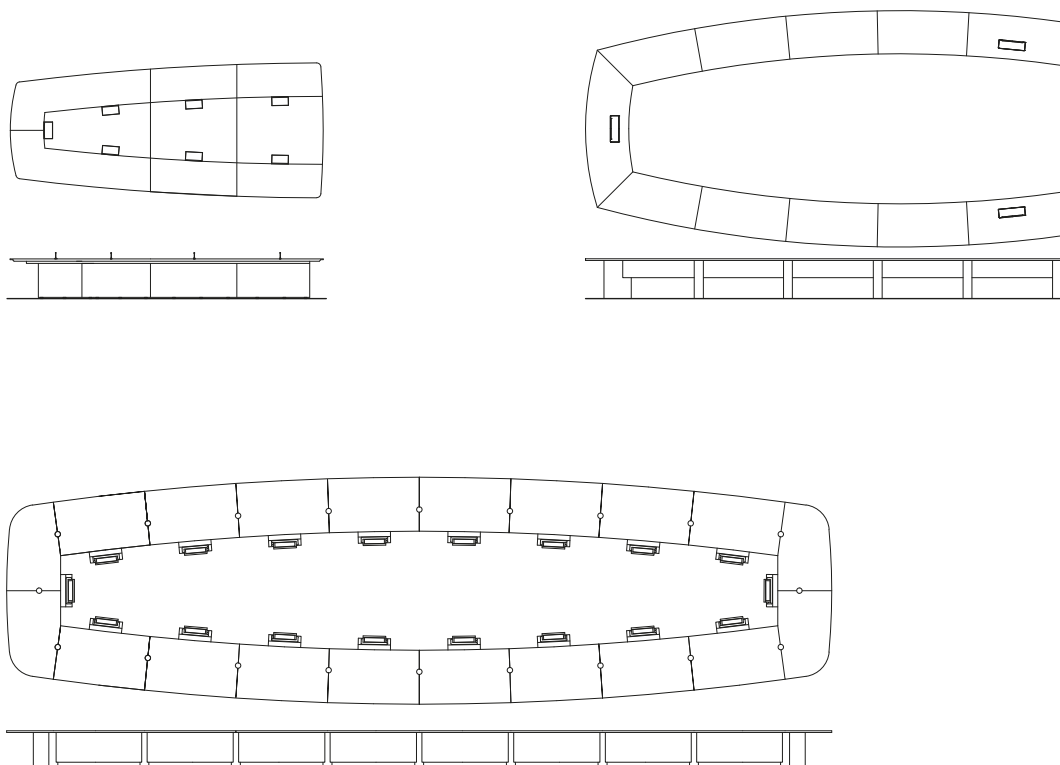

Examples:

Further examples / references for custom conference tables you can find under www.holzmedia.de/de/smart-planning.

Options conference table_C1 as well as custom conference table installation_C3

Optionen	Farbe / Oberfläche	Item number	Sales price
Cutout data connection panel for free positioning according to specification.		10204	190 Euro
Ferrule for cable routing Ø 20 mm for free positioning, includes milled hole in top and installation.	stainless steel	10205	90 Euro
Ferrule for cable Ø 60 mm for free positioning, includes milled hole in top and installation.	stainless steel look	10206	140 Euro
Milled groove Qi Wireless Charger milled groove on underside of table can be freely positioned.		10207	90 Euro
Custom media flaps or rail as well as cable channels in the substructure			on request