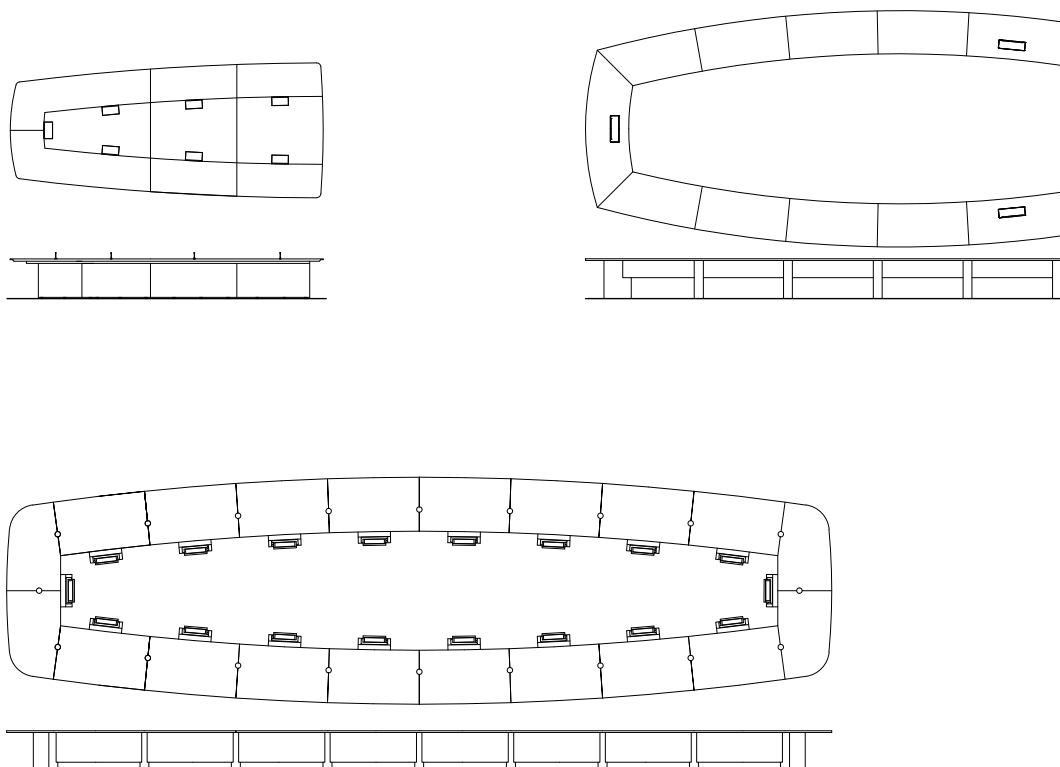

Examples:

Further examples / references for custom conference tables you can find under www.holzmedia.de/de/smart-planning.

Options conference table_C1 as well as custom conference table installation_C3

Optionen	Farbe / Oberfläche	Item number	Sales price
Cutout data connection panel for free positioning according to specification.		10204	190 Euro
Ferrule for cable routing Ø 20 mm for free positioning, includes milled hole in top and installation.	stainless steel	10205	90 Euro
Ferrule for cable Ø 60 mm for free positioning, includes milled hole in top and installation.	stainless steel look	10206	140 Euro
Milled groove Qi Wireless Charger milled groove on underside of table can be freely positioned.		10207	90 Euro
Custom media flaps or rail as well as cable channels in the substructure			on request