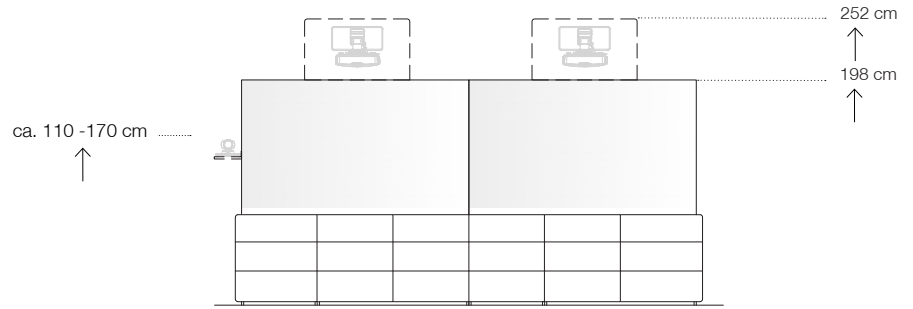

Dimensions (W x D x H)

furniture, outside	2110 x 250 x 1980 mm
technology housing (*fitting not included)	3 x 625 x 205* x 670 mm
mounting space for (interactiv) projection surface	2000 x 1200 mm
recess for pencil tray, etc.	115 mm

on request

Options	Surface / Color	Item number	Sales price
Mounting plate for data projector for position above projections furniture incl. horizontal adjustment for 110 mm dimensions 925 x 542 mm (W x H)	structured varnish arctic white	10105	480 Euro
	structured varnish lava black	10700	480 Euro
Projection surface lacquered projection surface, dimensions 2000 x 1200 mm (W x H)	structured varnish arctic white	10691	890 Euro
Compartment / flap for power outlets for place and charging of interactive system pins	structured varnish arctic white	10106	660 Euro
	structured varnish lava black	10701	660 Euro
Holder for VC-camera for position sideways of projection surface, space 240 x 130 mm (W x D)	metal, powder coated, black	10107	190 Euro
Exterior doors with textile speaker cover for external speakers, incl. shelf speaker housing, inside, dimensions 625 x 205 x 165 mm (W x D x H) Technology housing is reduced accordingly.	structured varnish arctic white, acoustic textile black	10108	480 Euro
	structured varnish lava black, acoustic textile black	10702	480 Euro
Door lock (per door/piece)	nickel-plated, matt	10109	148 Euro
Shelf for technology housing	structured varnish arctic white	10110	40 Euro
	structured varnish lava black	10703	40 Euro

Projection furniture_S2 XL²

VC-camera position:

sideways (height adjustable of 110 - 170 cm)

fixed to wall

Type / Design

Six doors. Body and doors made of MDF, finished with structured varnish.
Passive body ventilation for individual technology integration.
Prepared for integration of (interactive) projection systems.
Projector mount not included.