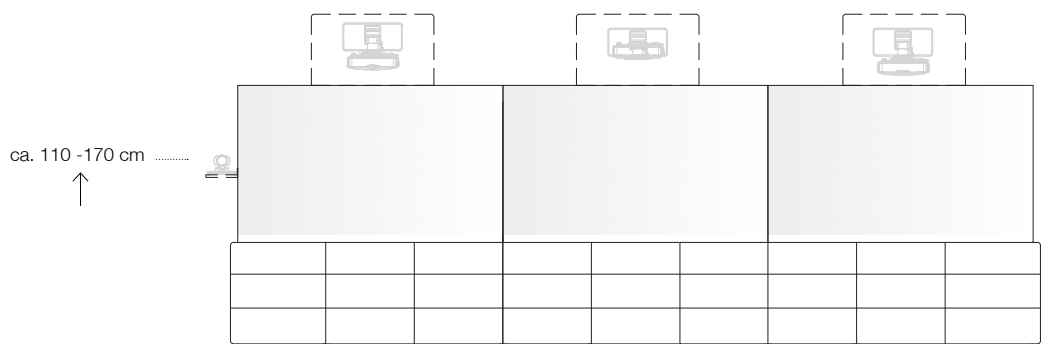

Projection furniture_S2 XL³

VC-camera position:

sideways (height adjustable of 110 - 170 cm)

fixed to wall

Type / Design

Nine doors. Body and doors made of MDF, finished with structured varnish.
Passive body ventilation for individual technology integration.
Prepared for integration of (interactive) projection systems.
Projector mount not included.

Dimensions (W x D x H)

furniture, outside	6110 x 250 x 1980 mm
technology housing (*fitting not included)	9 x 625 x 205* x 670 mm
mounting space for (interactiv) projection surface	6000 x 1200 mm
recess for pencil tray, etc.	115 mm

Color** / Item number

arctic white	10103
lava black	10104

Basic rate for 1 piece

14.910 Euro

excluding transportation

(order of 3 or more = scaled conditions!)

on request

Shipping

on request

Options	Surface / Color	Item number	Sales price
Mounting plate for data projector for position above projections furniture incl. horizontal adjustment for 110 mm dimensions 925 x 542 mm (W x H)	structured varnish arctic white	10105	480 Euro
	structured varnish lava black	10700	480 Euro
Projection surface lacquered projection surface, 3-pieces, dimensions 6000 x 1200 mm (W x H)	structured varnish arctic white	10717	2.670 Euro
Compartment / flap for power outlets for place and charging of interactive system pins	structured varnish arctic white	10106	660 Euro
	structured varnish lava black	10701	660 Euro
Holder for VC-camera for position sideways of projection surface, space 240 x 130 mm (W x D)	metal, powder coated, black	10107	190 Euro
Exterior doors with textile speaker cover for external speakers, incl. shelf speaker housing, inside, dimensions 625 x 205 x 165 mm (W x D x H) Technology housing is reduced accordingly.	structured varnish arctic white, acoustic textile black	10108	480 Euro
	structured varnish lava black, acoustic textile black	10702	480 Euro
Door lock (per door/piece)	nickel-plated, matt	10109	148 Euro
Shelf for technology housing	structured varnish arctic white	10110	40 Euro
	structured varnish lava black	10703	40 Euro