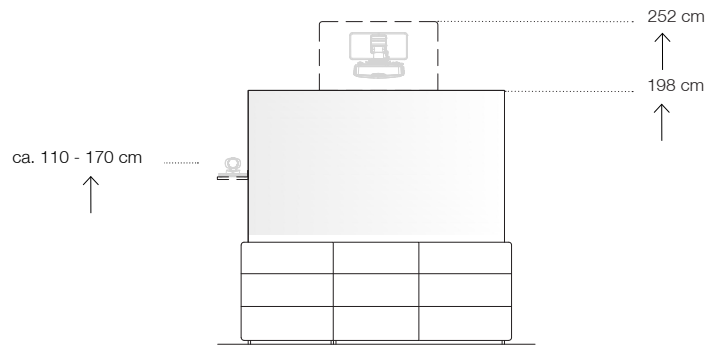

Projection furniture_S2 XL

VC-camera position:

sideways (height adjustable of 110 - 170 cm)

fixed to wall

Type / Design

Three doors. Body and doors made of MDF, finished with structured varnish.
Passive body ventilation for individual technology integration.
Prepared for integration of (interactive) projection systems.
Projector mount not included.

Dimensions (W x D x H)

furniture, outside	2110 x 250 x 1980 mm
technology housing (*fitting not included)	3 x 625 x 205* x 670 mm
mounting space for (interactiv) projection surface	2000 x 1200 mm
recess for pencil tray, etc.	115 mm

Dimensions (W x D x H)

furniture, outside	6110 x 250 x 1980 mm
technology housing (*fitting not included)	9 x 625 x 205* x 670 mm
mounting space for (interactiv) projection surface	6000 x 1200 mm
recess for pencil tray, etc.	115 mm