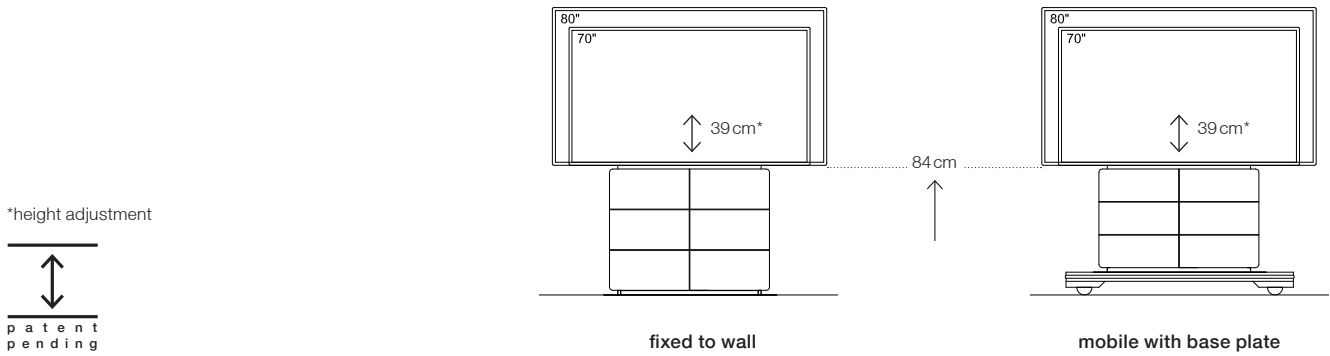

### Dimensions (W x D x H)

furniture, outside (base plate)	800 x 310 x 1630 mm	800 (1240) x 310 (650) x 1630 (130) mm
technology housing (fitting not included)	650 x 165/265 x 750 mm	650 x 170/270 x 650 mm
space for technical components (W x H)	2 x 255 x 750 mm	2 x 255 x 650 mm

### Shipping

on request

Options	Surface / Color	Item number	Sales price
<b>Holder for VC-camera</b> <span style="color: red;">new</span> - for position above display, space 240 x 150 mm (W x D) - for position on the side of display for 55" to 98" adjustable, space 240 x 150 mm (W x D)	metal, powder coated, black	10033	190 Euro
	metal, powder coated, black	10657	390 Euro
<b>Installation adapter plate</b> for Cisco Webex Board 55"	structured varnish arctic white	10061	100 Euro
	structured varnish lava black	10693	100 Euro
<b>Door lock (per door/piece)</b>	nickel-plated, matt	10063	148 Euro
<b>Shelf for technology housing</b>	structured varnish arctic white	10055	40 Euro
	structured varnish lava black	10689	40 Euro
<b>Door with textile speaker cover</b> for external speakers, incl. shelf	structured varnish arctic white, acoustic textile black	10058	480 Euro
	structured varnish lava black, acoustic textile black	10690	480 Euro
<b>Cable roll holder</b> on the back side of the mobile version	structured varnish arctic white	10036	140 Euro
	structured varnish lava black	10665	140 Euro

# Media furniture\_S1 L

Height adjustable  
for 70" to 80" displays  
with up to 100 kg weight

**Type / Design**

Two doors - Body and door made of MDF lacquered with structured varnish.  
Passive body ventilation for individual technology integration.  
Display mount not included.

1310 (1800) x 330 (750) x 1800 (150) mm  
2 x 570 x 195/295 x 580 mm  
720 x 580 mm