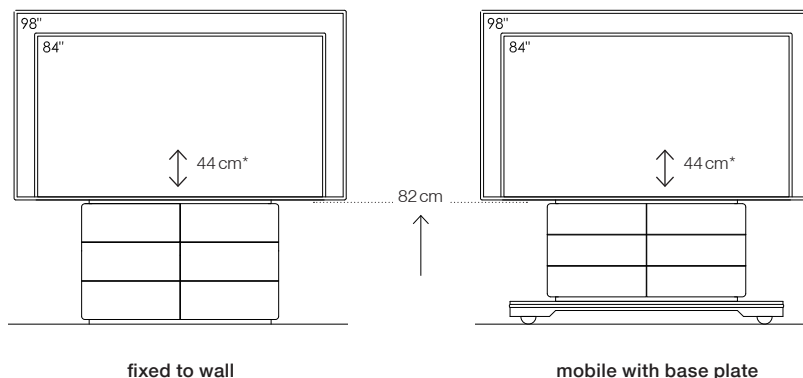

### Dimensions (W x D x H)

furniture, outside (base plate)	800 x 310 x 1630 mm	800 (1240) x 310 (650) x 1630 (130) mm
technology housing (fitting not included)	650 x 165/265 x 750 mm	650 x 170/270 x 650 mm
space for technical components (W x H)	2 x 255 x 750 mm	2 x 255 x 650 mm

**Dimensions (W x D x H)**

furniture, outside (base plate)	1060 x 320 x 1740 mm	1060 (1500) x 320 (700) x 1740 (150) mm
technology housing (fitting not included)	2 x 440 x 180/280 x 745 mm	2 x 440 x 180/280 x 610 mm
space for technical components (W x H)	465 x 745 mm	465 x 610

# Media furniture\_S1 XL

Height adjustable  
for 84" to 98" displays  
with up to 130 kg weight

\*height adjustment

1310 (1800) x 330 (750) x 1800 (150) mm  
2 x 570 x 195/295 x 580 mm  
720 x 580 mm