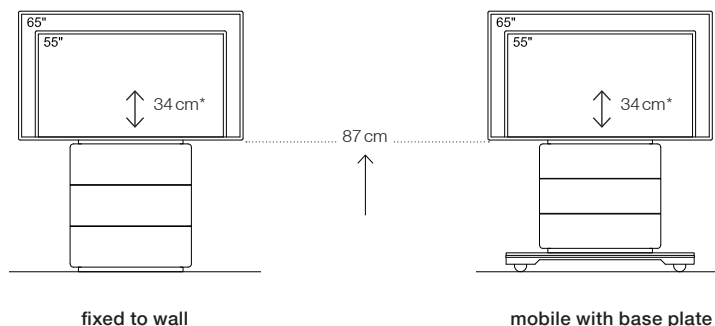

## Media furniture\_S1 M

Height adjustable  
for 55" to 65" displays  
with up to 60 kg weight

\*height adjustment

### Dimensions (W x D x H)

furniture, outside (base plate)	800 x 310 x 1630 mm	800 (1240) x 310 (650) x 1630 (130) mm
technology housing (fitting not included)	650 x 165/265 x 750 mm	650 x 170/270 x 650 mm
space for technical components (W x H)	2 x 255 x 750 mm	2 x 255 x 650 mm

**Dimensions (W x D x H)**

furniture, outside (base plate)	1060 x 320 x 1740 mm	1060 (1500) x 320 (700) x 1740 (150) mm
technology housing (fitting not included)	2 x 440 x 180/280 x 745 mm	2 x 440 x 180/280 x 610 mm
space for technical components (W x H)	465 x 745 mm	465 x 610

1310 (1800) x 330 (750) x 1800 (150) mm  
2 x 570 x 195/295 x 580 mm  
720 x 580 mm