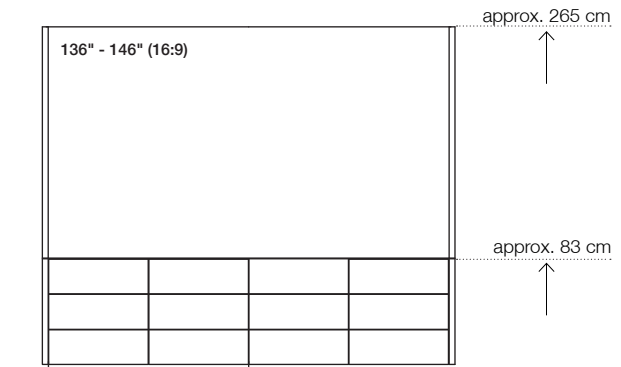

LED-Media wall_W9 - 146 (for 136" - 146" in 16 : 9 format) new

Base module

wall mounted, 4-door

Type / Design

Melamine housing, MDF doors and sides, finished with structure lacquer.
With passive housing ventilation for individual technology integration.
Prepared for the integration of LED screens.
LED mount not included.

approx. Dimensions (W x D x H)

= individually adapted to LED screen

Furniture, outside

3330 x 320 x 2650 mm

Technology housing (*fittings not included)

4 x 720 x 270 x 730 mm

Mounting surface for LED screens (W x H)

3240 x 1840 mm

Max. screen weight

250 kg

Color** / Item number

arctic white

12349

lava black

12350

Base price for 1 unit

11.240 Euro

excluding transportation

(order of 3 more = scaled conditions!)

Shipping

on request

Options	Surface / Color	Item number	Sales price
Outer doors with speaker panels in fabric for external loud speaker includes shelf space for speakers approx. 730 x 220 mm (W x H) The technology compartments reduces accordingly.	structure lacquer arctic white, fabric black	11963	890 Euro
	structure lacquer lava black, fabric black	11964	890 Euro
Door lock (per door/piece)	nickel-plated, matt	12036	170 Euro
Shelf for technology housing	structure lacquer arctic white	11966	55 Euro
	structure lacquer lava black	11967	55 Euro
VC camera mount for lateral positioning on LED-Media wall W9 space: 240 x 150 mm (W x D)	metal, powder coated, black	L: 11968	445 Euro
		R: 12127	445 Euro