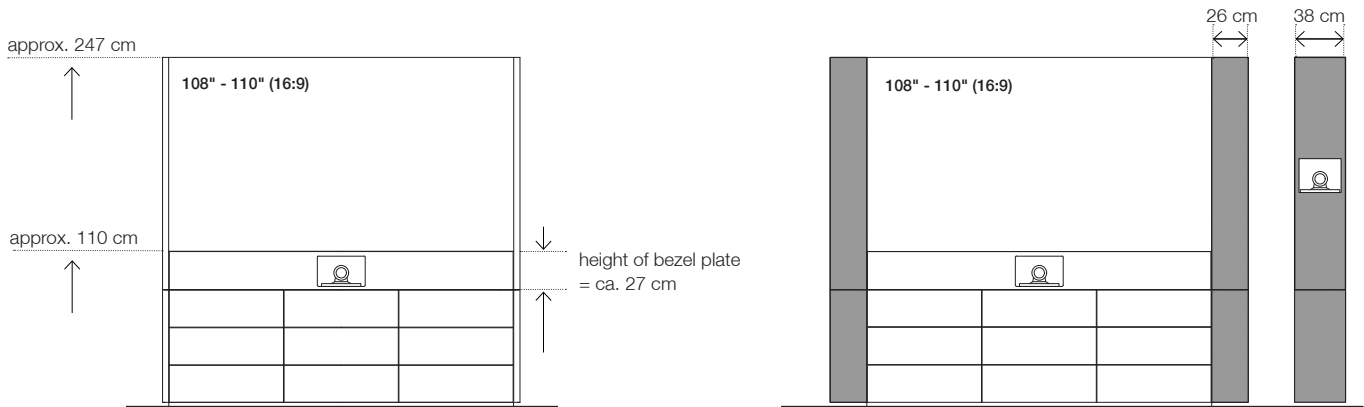

approx. Dimensions (W x D x H)

= individually adapted to LED screen

Furniture, outside

2530 x 320 x 2200 mm

Technology housing (*fittings not included)

3 x 770 x 270 x 730 mm

Mounting surface for LED screens (W x H)

... optional ① with bezel plate for VC integration (can not be upgraded!)
and / or ② with lateral speaker cabinets

	approx. Size	Surface / Color	Item number	Sales price
① Technology cabinet / bezel plate with VC camera below the LED screens VC camera cabinet dimensions: 340-540 x 215 mm (W x H)				
	108" - 110"	in structure lacquer arctic white in structure lacquer lava black	12365 12366	2.120 Euro 2.120 Euro
Technology cabinet / bezel plate with VC camera, outside with fabric covers for external loud speaker (each 730 x 230 mm / W x H)				
	108" - 110"	in structure lacquer arctic white in structure lacquer lava black	12369 12370	2.420 Euro 2.420 Euro
Technology cabinet / bezel plate with custom cutout for VC soundbar for the integration of for example Cisco Webex Room Kit (Plus) / Crestron Flex / Poly X50 / etc. incl. mounting device				
	108" - 110"	in structure lacquer arctic white in structure lacquer lava black	12371 12372	2.420 Euro 2.420 Euro
Technology cabinet / bezel plate without cutout				
	108" - 110"	in structure lacquer arctic white in structure lacquer lava black	12361 12362	1.950 Euro 1.950 Euro
② Lateral speaker cabinets for the integration of line source speakers and subwoofer (width = each 260mm)				
Speaker housing: (W x D x H): - above / line source speaker cabinet: 180 x 260 x 1220 mm - below / subwoofer: 770 x 270 x 730 mm				
Extended lateral speaker with VC cabinet: (width = each 380 mm) Dimensions VC cabinet: 280 x 240 mm (W x H) Positioning individually adjusted (per unit / side).				
	108" - 110"	in fabric black	12373	3.450 Euro
	108" - 110"	in fabric black	12375	5.150 Euro