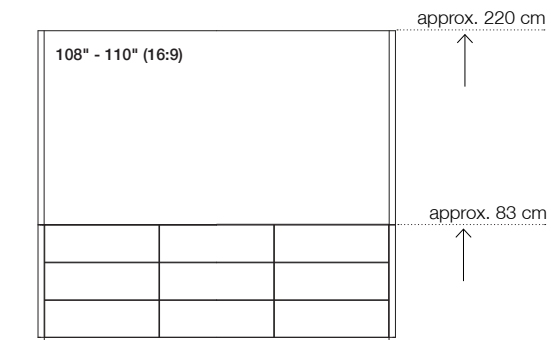

LED-Media wall_W9 - 110 (for 108" - 110" in 16 : 9 format)

Base module

wall mounted, 3-door

Type / Design

Melamine housing, MDF doors and sides, finished with structure lacquer.
With passive housing ventilation for individual technology integration.
Prepared for the integration of LED screens.
LED mount not included.

approx. Dimensions (W x D x H)

= individually adapted to LED screen

Furniture, outside

2530 x 320 x 2200 mm

Technology housing (*fittings not included)

3 x 770 x 270 x 730 mm

Mounting surface for LED screens (W x H)

2450 x 1380 mm

Max. screen weight

180 kg

Color** / Item number

arctic white

12343

lava black

12344

Base price for 1 unit

8.360 Euro

excluding transportation

(order of 3 more = scaled conditions!)

Shipping

on request

Options	Surface / Color	Item number	Sales price
Outer doors with speaker panels in fabric for external loud speaker includes shelf space for speakers approx. 730 x 220 mm (W x H) The technology compartments reduces accordingly.	structure lacquer arctic white, fabric black	11963	890 Euro
	structure lacquer lava black, fabric black	11964	890 Euro
Door lock (per door/piece)	nickel-plated, matt	12036	170 Euro
Shelf for technology housing	structure lacquer arctic white	11966	55 Euro
	structure lacquer lava black	11967	55 Euro
VC camera mount for lateral positioning on LED-Media wall W9 space: 240 x 150 mm (W x D)	metal, powder coated, black	L: 11968	445 Euro
		R: 12127	445 Euro