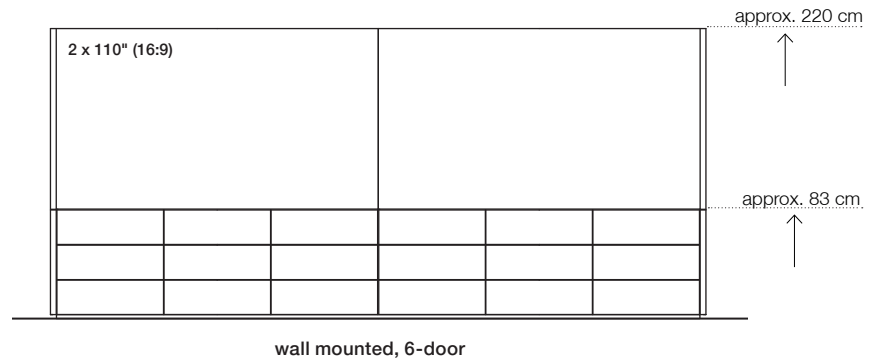

LED-Media wall_W9 - 110² (for 2 x 108" - 110" in 16 : 9 format) new

Base module

Type / Design

Melamine housing, MDF doors and sides, finished with structure lacquer.
With passive housing ventilation for individual technology integration.
Prepared for the integration of LED screens.
LED mount not included.

approx. Dimensions (W x D x H)

= individually adapted to LED screen

Furniture, outside

4980 x 320 x 2200 mm

Technology housing (*fittings not included)

6 x 770 x 270 x 730 mm

Mounting surface for LED screens (W x H)

4900 x 1380 mm

Max. screen weight

360 kg

Color** / Item number

arctic white

12477

lava black

12478

Base price for 1 unit

15.850 Euro

excluding transportation

(order of 3 more = scaled conditions!)

Shipping

on request

Options	Surface / Color	Item number	Sales price
Outer doors with speaker panels in fabric for external loud speaker includes shelf space for speakers approx. 730 x 220 mm (W x H) The technology compartments reduces accordingly.	structure lacquer arctic white, fabric black	11963	890 Euro
	structure lacquer lava black, fabric black	11964	890 Euro
Door lock (per door/piece)	nickel-plated, matt	12036	170 Euro
Shelf for technology housing	structure lacquer arctic white	11966	55 Euro
	structure lacquer lava black	11967	55 Euro
VC camera mount for lateral positioning on LED-Media wall W9 space: 240 x 150 mm (W x D)	metal, powder coated, black	L: 11968	445 Euro
		R: 12127	445 Euro