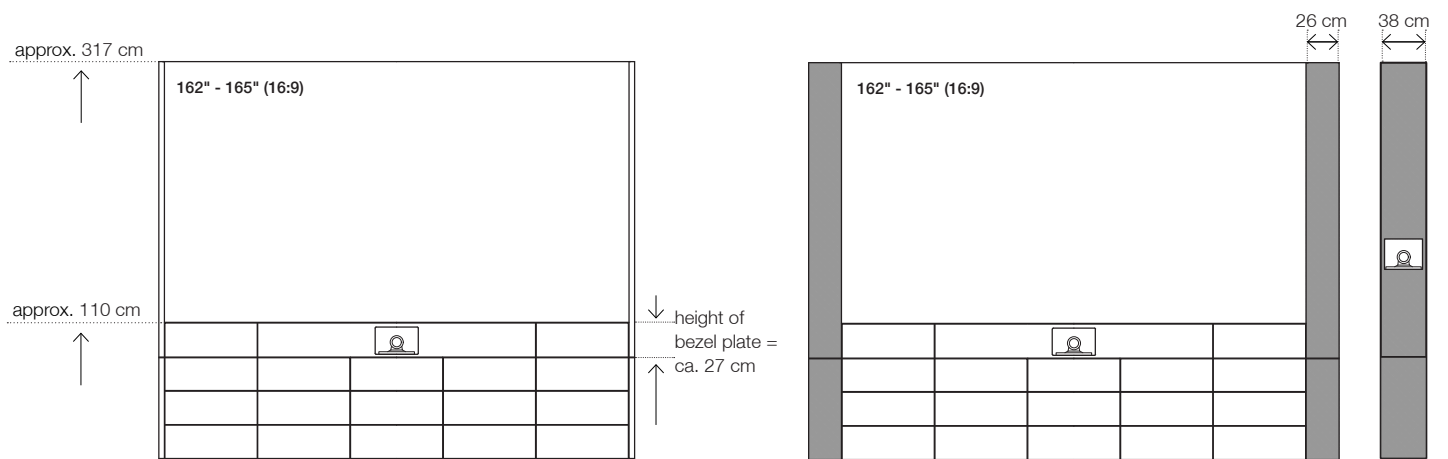

... optional ① with bezel plate for VC integration (can not be upgraded!)
and / or ② with lateral speaker cabinets

	approx. Size	Surface / Color	Item number	Sales price
① Technology cabinet / bezel plate with VC camera below the LED screens VC camera cabinet dimensions: 340-540 x 215 mm (W x H)		162" - 165" in structure lacquer arctic white in structure lacquer lava black	12443 12444	3.070 Euro 3.070 Euro
Technology cabinet / bezel plate with VC camera, outside with fabric covers for external loud speaker (each 690 x 230 mm / W x H)		162" - 165" in structure lacquer arctic white in structure lacquer lava black	12447 12448	3.450 Euro 3.450 Euro
Technology cabinet / bezel plate with custom cutout for VC soundbar for the integration of for example Cisco Webex Room Kit (Plus) / Crestron Flex / Poly X50 / etc. incl. mounting device		162" - 165" in structure lacquer arctic white in structure lacquer lava black	12449 12450	3.450 Euro 3.450 Euro
Technology cabinet / bezel plate without cutout		162" - 165" in structure lacquer arctic white in structure lacquer lava black	12439 12440	2.790 Euro 2.790 Euro
② Lateral speaker cabinets for the integration of line source speakers and subwoofer (width = each 260mm)	162" - 165" in fabric black	12451	4.440 Euro	
Extended lateral speaker with VC cabinet: (width = each 380 mm) Dimensions VC cabinet: 280 x 240 mm (W x H) Positioning individually adjusted (per unit / side).	162" - 165" in fabric black	12453	5.980 Euro