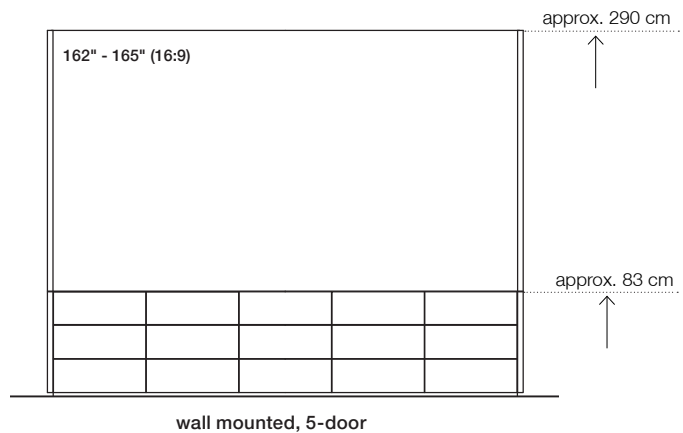

LED-Media wall_W9 - 165 (for 162" - 165" in 16 : 9 format)

Base module

Type / Design

Melamine housing, MDF doors and sides, finished with structure lacquer.
With passive housing ventilation for individual technology integration.
Prepared for the integration of LED screens.
LED mount not included.

approx. Dimensions (W x D x H)

= individually adapted to LED screen

Furniture, outside	3750 x 320 x 2890 mm
Technology housing (*fittings not included)	5 x 690 x 270 x 730 mm
Mounting surface for LED screens (W x H)	3660 x 2060 mm

Max. screen weight

350 kg

Color** / Item number

arctic white	12355
lava black	12356

Base price for 1 unit

13.790 Euro

excluding transportation

(order of 3 more = scaled conditions!)

Shipping

on request

Options	Surface / Color	Item number	Sales price
Outer doors with speaker panels in fabric for external loud speaker includes shelf space for speakers approx. 730 x 220 mm (W x H) The technology compartments reduces accordingly.	structure lacquer arctic white, fabric black	11963	890 Euro
	structure lacquer lava black, fabric black	11964	890 Euro
Door lock (per door/piece)	nickel-plated, matt	12036	170 Euro
Shelf for technology housing	structure lacquer arctic white	11966	55 Euro
	structure lacquer lava black	11967	55 Euro
VC camera mount for lateral positioning on LED-Media wall W9 space: 240 x 150 mm (W x D)	metal, powder coated, black	L: 11968	445 Euro
		R: 12127	445 Euro

* Structure lacquer colors can be customized on request against surcharge.
Prices = net sales prices, excluding VAT (in Euro)