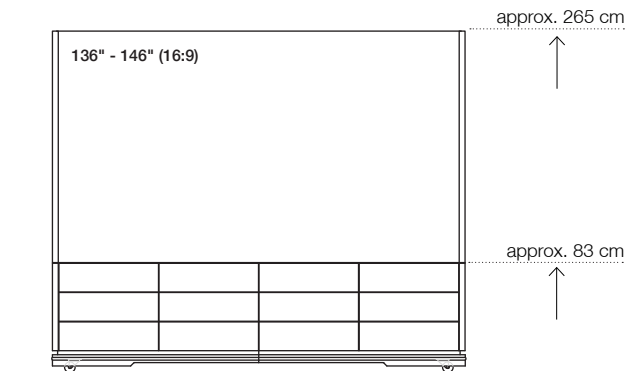

LED-Media wall_W9 - 146 mobile (for 136" - 146" in 16 : 9 format) new

Base module

mobile with base plate, 4-door

Type / Design	Melamine housing, MDF doors, base plate and visible back side, finished with structure lacquer. With passive housing ventilation for individual technology integration. Prepared for the integration of LED screens. LED mount <u>not</u> included.
approx. Dimensions (W x D x H) = individually adapted to LED screen	
Furniture, outside (base plate)	3330 (3340) x 350 (950) x 2650 (140) mm
Technology housing (*fittings not included)	4 x 720 x 290 x 620 mm
Mounting surface for LED screens (W x H)	3240 x 1840 mm
Max. screen weight	250 kg
Color** / Item number	
arctic white	12351
lava black	12352
Base price for 1 unit excluding transportation (order of 3 more = scaled conditions!)	24.320 Euro
Shipping	on request

Options	Surface / Color	Item number	Sales price
Outer doors with speaker panels in fabric for external loud speaker includes shelf space for speakers approx. 730 x 220 mm (W x H) The technology compartments reduces accordingly.	structure lacquer arctic white, fabric black	11963	890 Euro
	structure lacquer lava black, fabric black	11964	890 Euro
Door lock (per door/piece)	nickel-plated, matt	12036	170 Euro
Shelf for technology housing	structure lacquer arctic white	11966	55 Euro
	structure lacquer lava black	11967	55 Euro
VC camera mount for lateral positioning on LED-Media wall W9 space: 240 x 150 mm (W x D)	metal, powder coated, black	L: 11968	445 Euro
		R: 12127	445 Euro