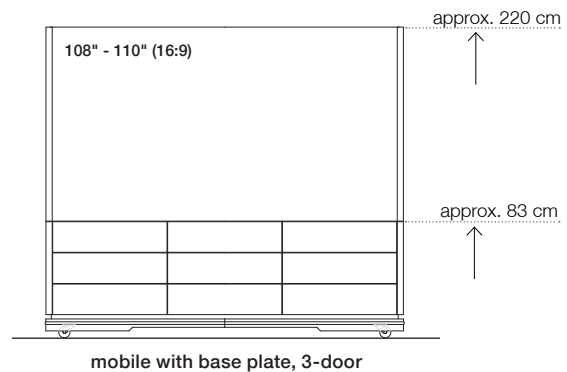

LED-Media wall_W9 - 110 mobile (for 108" - 110" in 16 : 9 format) new

Base module

Type / Design

Melamine housing, MDF doors, base plate and visible back side, finished with structure lacquer.
With passive housing ventilation for individual technology integration.
Prepared for the integration of LED screens.
LED mount not included.

approx. Dimensions (W x D x H)

= individually adapted to LED screen

Furniture, outside (base plate)

2530 (2540) x 350 (950) x 2200 (140) mm

Technology housing (*fittings not included)

3 x 770 x 290 x 620 mm

Mounting surface for LED screens (W x H)

2450 x 1380 mm

Max. screen weight

180 kg

Color** / Item number

arctic white

12345

lava black

12346

Base price for 1 unit

19.980 Euro

excluding transportation

(order of 3 more = scaled conditions!)

Shipping

on request

Options	Surface / Color	Item number	Sales price
Outer doors with speaker panels in fabric for external loud speaker includes shelf space for speakers approx. 730 x 220 mm (W x H) The technology compartments reduces accordingly.	structure lacquer arctic white, fabric black	11963	890 Euro
	structure lacquer lava black, fabric black	11964	890 Euro
Door lock (per door/piece)	nickel-plated, matt	12036	170 Euro
Shelf for technology housing	structure lacquer arctic white	11966	55 Euro
	structure lacquer lava black	11967	55 Euro
VC camera mount for lateral positioning on LED-Media wall W9 space: 240 x 150 mm (W x D)	metal, powder coated, black	L: 11968	445 Euro
		R: 12127	445 Euro