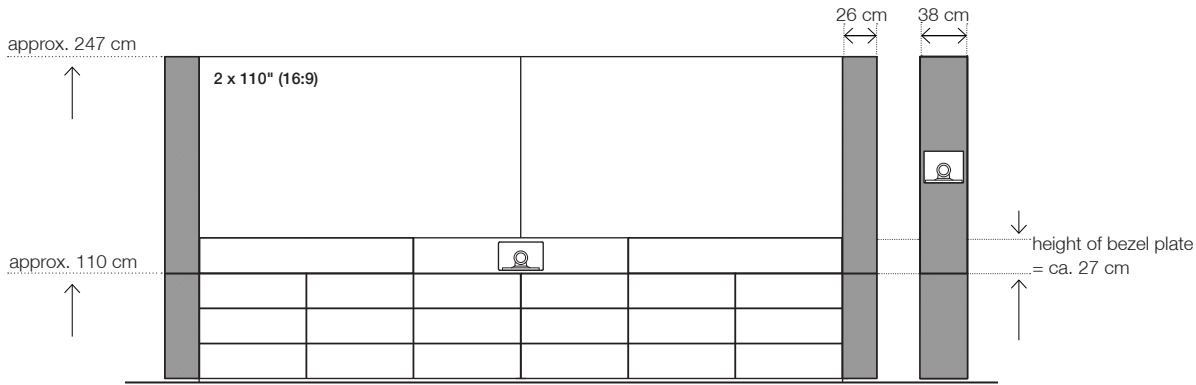

... optional ① with bezel plate for VC integration (can not be upgraded!)
and / or ② with lateral speaker cabinets

	approx. Size	Surface / Color	Item number	Sales price
① Technology cabinet / bezel plate with VC camera				
below the LED screens VC camera cabinet dimensions: 340-540 x 215 mm (W x H)				
	2 x 110"	in structure lacquer arctic white	12483	3.950 Euro
		in structure lacquer lava black	12484	3.950 Euro
Technology cabinet / bezel plate with VC camera, outside with fabric covers for external loud speaker (each 1600 x 230 mm / W x H)				
	2 x 110"	in structure lacquer arctic white	12487	4.330 Euro
		in structure lacquer lava black	12488	4.330 Euro
Technology cabinet / bezel plate with custom cutout for VC soundbar for the integration of for example Cisco Webex Room Kit (Plus) / Crestron Flex / Poly X50 / etc. incl. mounting device				
	2 x 110"	in structure lacquer arctic white	12489	4.330 Euro
		in structure lacquer lava black	12490	4.330 Euro
Technology cabinet / bezel plate without cutout				
	2 x 110"	in structure lacquer arctic white	12479	3.510 Euro
		in structure lacquer lava black	12480	3.510 Euro
② Lateral speaker cabinets				
for the integration of line source speakers and subwoofer (width = each 260mm)				
Speaker housing: (W x D x H): - above / line source speaker cabinet: 180 x 260 x 1220 mm - below / subwoofer: 770 x 270 x 730 mm				
	2 x 110"	in fabric black	12491	3.450 Euro
Extended lateral speaker with VC cabinet: (width = each 380 mm) Dimensions VC cabinet: 280 x 240 mm (W x H) Positioning individually adjusted (per unit / side).				
	2 x 110"	in fabric black	12493	5.150 Euro