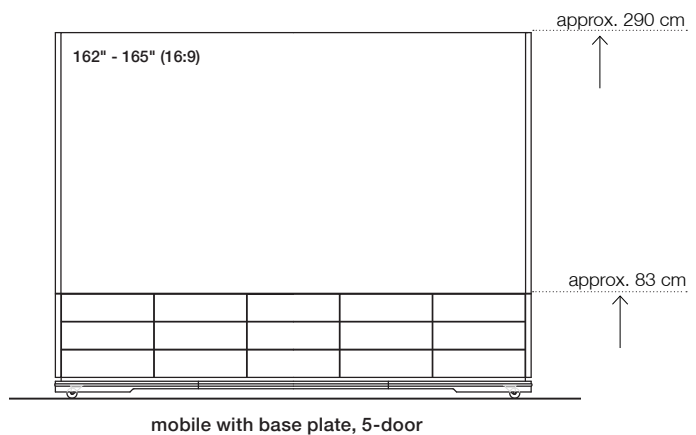

LED-Media wall_W9 - 165 mobil (for 162" - 165" in 16 : 9 format) new

Base module

Type / Design

Melamine housing, MDF doors, base plate and visible back side, finished with structure lacquer.
With passive housing ventilation for individual technology integration.
Prepared for the integration of LED screens.
LED mount not included.

approx. Dimensions (W x D x H)

= individually adapted to LED screen

Furniture, outside (base plate)

3750 (3760) x 350 (950) x 2890 (140) mm

Technology housing (*fittings not included)

5 x 690 x 290 x 620 mm

Mounting surface for LED screens (W x H)

3660 x 2060 mm

Max. screen weight

350 kg

Color** / Item number

arctic white

12357

lava black

12358

Base price for 1 unit

32.250 Euro

excluding transportation

(order of 3 more = scaled conditions!)

Shipping

on request

Options	Surface / Color	Item number	Sales price
Outer doors with speaker panels in fabric for external loud speaker includes shelf space for speakers approx. 730 x 220 mm (W x H) The technology compartments reduces accordingly.	structure lacquer arctic white, fabric black	11963	890 Euro
	structure lacquer lava black, fabric black	11964	890 Euro
Door lock (per door/piece)	nickel-plated, matt	12036	170 Euro
Shelf for technology housing	structure lacquer arctic white	11966	55 Euro
	structure lacquer lava black	11967	55 Euro
VC camera mount for lateral positioning on LED-Media wall W9 space: 240 x 150 mm (W x D)	metal, powder coated, black	L: 11968	445 Euro
		R: 12127	445 Euro