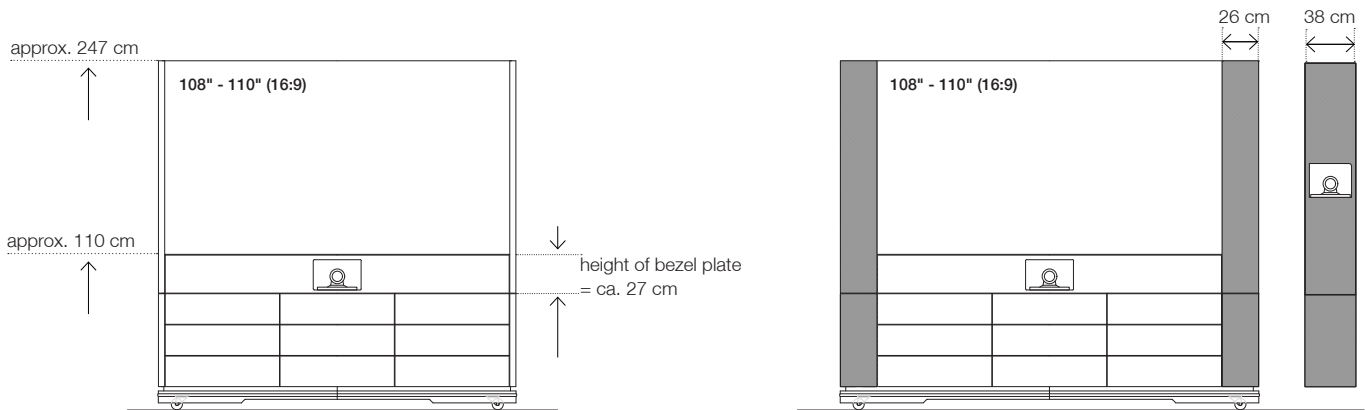

approx. Dimensions (W x D x H)

= individually adapted to LED screen

Furniture, outside (base plate)

2530 (2540) x 350 (950) x 2200 (140) mm

Technology housing (*fittings not included)

3 x 770 x 290 x 620 mm

... optional ① with bezel plate for VC integration (can not be upgraded!)
and / or ② with lateral speaker cabinets

	approx. Size	Surface / Color	Item number	Sales price
① Technology cabinet / bezel plate with VC camera below the LED screens VC camera cabinet dimensions: 340-540 x 215 mm (W x H)				
	108'' - 110''	in structured varnish arctic white	12365	2.120 Euro
		in structured varnish lava black	12366	2.120 Euro
Technology cabinet / bezel plate with VC camera, outside with fabric covers for external loud speaker (each 730 x 230 mm / W x H)				
	108'' - 110''	in structured varnish arctic white	12369	2.420 Euro
		in structured varnish lava black	12370	2.420 Euro
Technology cabinet / bezel plate with custom cutout for VC soundbar for the integration of for example Cisco Webex Room Kit (Plus) / Crestron Flex / Poly X50 / etc. incl. mounting device				
	108'' - 110''	in structured varnish arctic white	12371	2.420 Euro
		in structured varnish lava black	12372	2.420 Euro
Technology cabinet / bezel plate without cutout				
	108'' - 110''	in structured varnish arctic white	12361	1.950 Euro
		in structured varnish lava black	12362	1.950 Euro
② Lateral speaker cabinets for the integration of line source speakers and subwoofer (width = each 260mm) With appropriately widened base plate.				
Speaker housing: (W x D x H): - above / line source speaker cabinet: 180 x 260 x 1220 mm - below / subwoofer: 770 x 290 x 620 mm				
	108'' - 110''	in fabric black	12381	4.470 Euro
Extended lateral speaker with VC cabinet: (width = each 380 mm) Dimensions VC cabinet: 280 x 240 mm (W x H) Positioning individually adjusted (per unit / side). With appropriately widened base plate.				
	108'' - 110''	in fabric black	12383	6.410 Euro