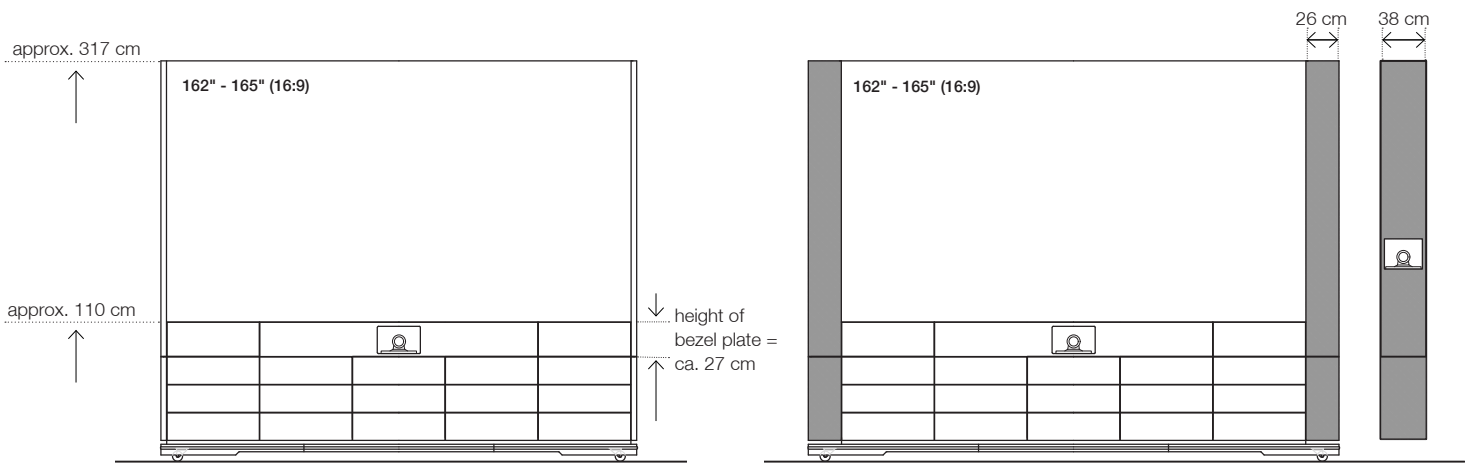

... optional ① with bezel plate for VC integration (can not be upgraded!)
and / or ② with lateral speaker cabinets

	approx. Size	Surface / Color	Item number	Sales price	
① Technology cabinet / bezel plate with VC camera below the LED screens VC camera cabinet dimensions: 340-540 x 215 mm (W x H)		162" - 165" in structure lacquer arctic white	12443	3.070 Euro	
		in structure lacquer lava black	12444	3.070 Euro	
	Technology cabinet / bezel plate with VC camera, outside with fabric covers for external loud speaker (each 690 x 230 mm / W x H)		162" - 165" in structure lacquer arctic white	12447	3.450 Euro
		in structure lacquer lava black	12448	3.450 Euro	
Technology cabinet / bezel plate with custom cutout for VC soundbar for the integration of for example Cisco Webex Room Kit (Plus) / Crestron Flex / Poly X50 / etc. incl. mounting device		162" - 165" in structure lacquer arctic white	12449	3.450 Euro	
		in structure lacquer lava black	12450	3.450 Euro	
Technology cabinet / bezel plate without cutout		162" - 165" in structure lacquer arctic white	12439	2.790 Euro	
		in structure lacquer lava black	12440	2.790 Euro	
② Lateral speaker cabinets for the integration of line source speakers and subwoofer (width = each 260mm) With appropriately widened base plate.		162" - 165" in fabric black	12459	5.430 Euro	
		Extended lateral speaker with VC cabinet: (width = each 380 mm) Dimensions VC cabinet: 280 x 240 mm (W x H) Positioning individually adjusted (per unit / side). With appropriately widened base plate.	162" - 165" in fabric black	12461	7.110 Euro