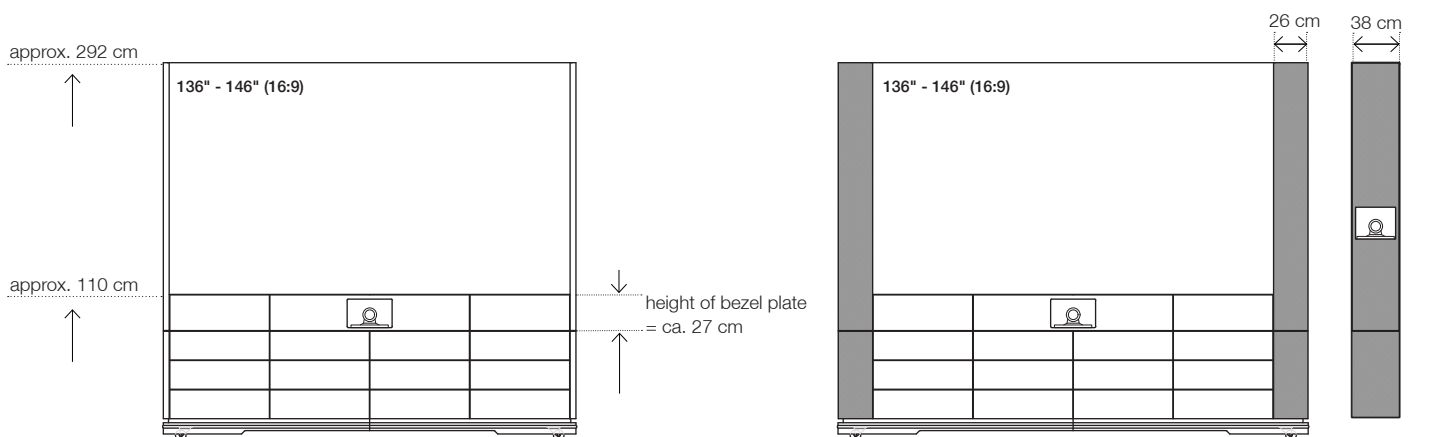

... optional ① with bezel plate for VC integration (can not be upgraded!)
and / or ② with lateral speaker cabinets

	approx. Size	Surface / Color	Item numbers	Sales price	
① Technology cabinet / bezel plate with VC camera below the LED screens VC camera cabinet dimensions: 340-540 x 215 mm (W x H)		136" - 146" in structure lacquer arctic white	12403	2.560 Euro	
		in structure lacquer lava black	12404	2.560 Euro	
	Technology cabinet / bezel plate with VC camera, outside with fabric covers for external loud speaker (each 720 x 230 mm / W x H)		136" - 146" in structure lacquer arctic white	12407	2.990 Euro
		in structure lacquer lava black	12408	2.990 Euro	
Technology cabinet / bezel plate with custom cutout for VC soundbar for the integration of for example Cisco Webex Room Kit (Plus) / Crestron Flex / Poly X50 / etc. incl. mounting device		136" - 146" in structure lacquer arctic white	12409	2.990 Euro	
		in structure lacquer lava black	12410	2.990 Euro	
Technology cabinet / bezel plate without cutout		136" - 146" in structure lacquer arctic white	12399	2.200 Euro	
		in structure lacquer lava black	12400	2.200 Euro	
② Lateral speaker cabinets for the integration of line source speakers and subwoofer (width = each 260mm) With appropriately widened base plate.		136" - 146" in fabric black	12419	4.890 Euro	
		Extended lateral speaker with VC cabinet: (width = each 380 mm) Dimensions VC cabinet: 280 x 240 mm (W x H) Positioning individually adjusted (per unit / side). With appropriately widened base plate.	136" - 146" in fabric black	12421	6.320 Euro