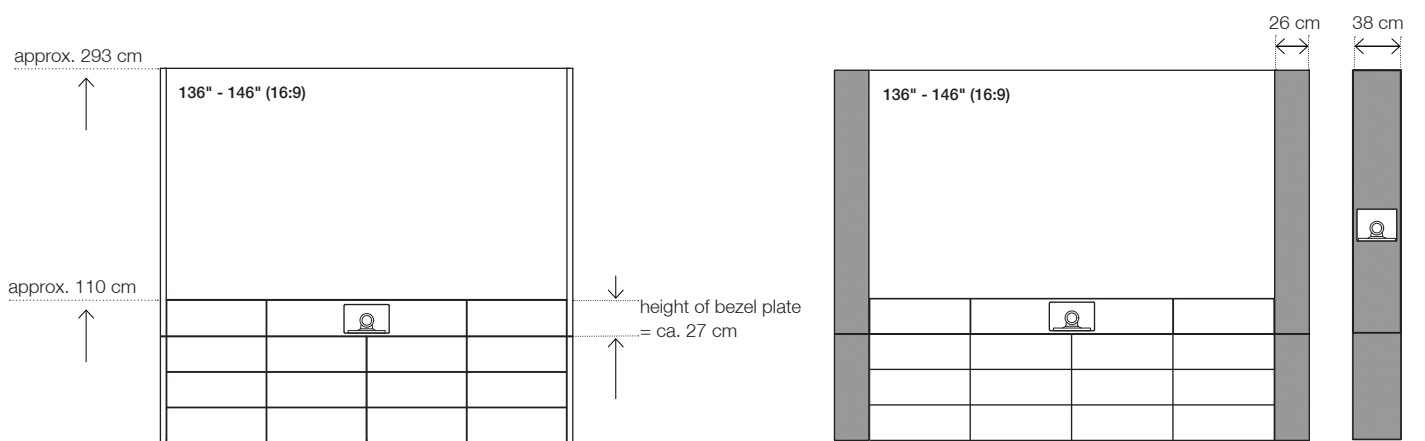

... optional ① with bezel plate for VC integration (can not be upgraded!)
and / or ② with lateral speaker cabinets

	approx. Size	Surface / Color	Item number	Sales price
① Technology cabinet / bezel plate with VC camera below the LED screens VC camera cabinet dimensions: 340-540 x 215 mm (W x H)				
	136" - 146"	in structure lacquer arctic white in structure lacquer lava black	12403 12404	2.560 Euro 2.560 Euro
Technology cabinet / bezel plate with VC camera, outside with fabric covers for external loud speaker (each 720 x 230 mm / W x H)				
	136" - 146"	in structure lacquer arctic white in structure lacquer lava black	12407 12408	2.990 Euro 2.990 Euro
Technology cabinet / bezel plate with custom cutout for VC soundbar for the integration of for example Cisco Webex Room Kit (Plus) / Crestron Flex / Poly X50 / etc. incl. mounting device				
	136" - 146"	in structure lacquer arctic white in structure lacquer lava black	12409 12410	2.990 Euro 2.990 Euro
Technology cabinet / bezel plate without cutout				
	136" - 146"	in structure lacquer arctic white in structure lacquer lava black	12399 12400	2.200 Euro 2.200 Euro
② Lateral speaker cabinets for the integration of line source speakers and subwoofer (width = each 260mm)				
Speaker housing: (W x D x H): - above / line source speaker cabinet: 180 x 260 x 1680 mm - below / subwoofer: 720 x 270 x 730 mm				
Extended lateral speaker with VC cabinet: (width = each 380 mm) Dimensions VC cabinet: 280 x 240 mm (W x H) Positioning individually adjusted (per unit / side).	136" - 146"	in fabric black	12411	3.980 Euro
Extended lateral speaker with VC cabinet: (width = each 380 mm) Dimensions VC cabinet: 280 x 240 mm (W x H) Positioning individually adjusted (per unit / side).	136" - 146"	in fabric black	12413	5.480 Euro