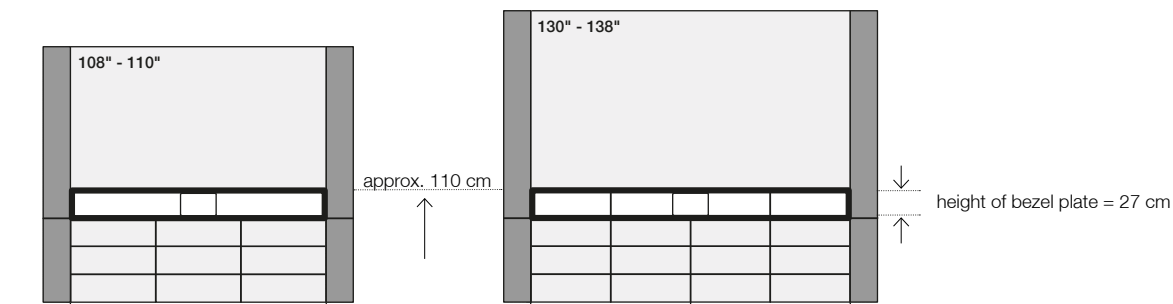

... optionally with bezel plate for VC integration

	Approx. size	Surface / Color	Item number	Sales price

Technology cabinet / bezel plate with VC camera

VC camera cabinet approx: 340 x 210 mm (W x H), below the LED screens

108" - 110"	in structured varnish arctic white	W9.218	1.840 Euro
	in structured varnish lava black	W9.219	1.840 Euro

130" - 138"	in structured varnish arctic white	W9.220	2.260 Euro
	in structured varnish lava black	W9.221	2.260 Euro

Technology cabinet with custom cutout for VC soundbar

for the integration of VC bars such as Cisco Webex Room Kit (Plus) / Crestron Flex / Polycom Studio / etc. incl. mounting device

108" - 110"	in structured varnish arctic white	W9.222	2.050 Euro
	in structured varnish lava black	W9.223	2.050 Euro

130" - 138"	in structured varnish arctic white	W9.224	2.570 Euro
	in structured varnish lava black	W9.225	2.570 Euro