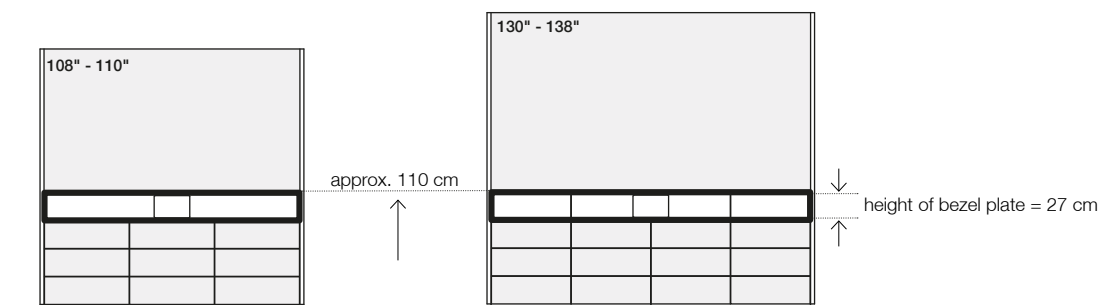

... optionally with bezel plate for VC integration

	Approx. size	Surface / Color	Item number	Sales price

Technology cabinet / bezel plate with VC camera

VC camera cabinet approx: 340 x 210 mm (W x H), below the LED screens

108" - 110"

in structured varnish arctic white
in structured varnish lava black

W9.206
W9.207

1.840 Euro
1.840 Euro

130" - 138"

in structured varnish arctic white
in structured varnish lava black

W9.208
W9.209

2.260 Euro
2.260 Euro

Technology cabinet / bezel plate with VC camera, outside with fabric covers for external loud speaker (each 730 x 220 / W x H)

108" - 110"

in structured varnish arctic white
in structured varnish lava black

W9.210
W9.211

2.050 Euro
2.050 Euro

130" - 138"

in structured varnish arctic white
in structured varnish lava black

W9.212
W9.213

2.570 Euro
2.570 Euro

Technology cabinet with custom cutout for VC soundbar for the integration of VC bars such as Cisco Webex Room Kit (Plus) / Crestron Flex / Polycom Studio / etc. incl. mounting device

108" - 110"

in structured varnish arctic white
in structured varnish lava black

W9.214
W9.215

2.050 Euro
2.050 Euro

130" - 138"

in structured varnish arctic white
in structured varnish lava black

W9.216
W9.217

2.570 Euro
2.570 Euro