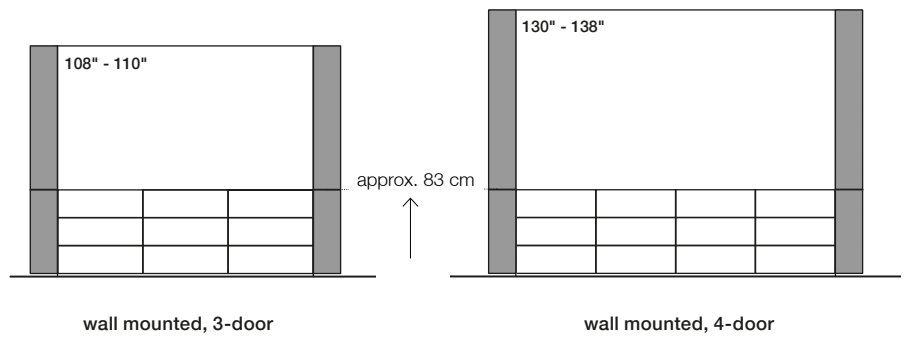

LED-Media wall_W9

with lateral speaker cabinets

Base module

for line speaker cabinets and subwoofer

Type / Design Melamine body, MDF doors and sides, finished with structured varnish. Lateral speaker cabinets covered with black fabric completely. With passive body ventilation for individual technology integration. Prepared for the integration of LED screens. LED mount not included.

approx. Dimensions (W x D x H)

= individually adapted to LED screen

Furniture, outside	2970 x 320 x 2200 mm	3580 x 320 x 2550 mm
Technology housing (*fittings not included)	3 x 770 x 280 x 740 mm	4 x 720 x 280 x 740 mm
Mounting surface for LED screens (W x H)	2450 x 1380 mm	3060 x 1720 mm
Speaker housing:		
- above / line speaker cabinet	180 x 240 x 1280 mm	180 x 240 x 1630 mm
- below / subwoofer	1000 x 250 x 520 mm	950 x 250 x 520 mm

Max. screen weight 180 kg 250 kg

Color** / Item number

arctic white	W9.105	W9.107
lava black	W9.106	W9.108

Base price for 1 unit 10.970 Euro 14.270 Euro

excluding transportation
(order of 3 more = scaled conditions!)

Shipping on request

Options	Surface / Color	Item number	Sales price
Door lock (per door/piece)	nickel-plated, matt	W9.226	160 Euro
Shelf for technology housing	structured varnish arctic white	W9.203	50 Euro
	structured varnish lava black	W9.204	50 Euro

** Structured varnish colors can be customized on request against surcharge.
Prices = net sales prices, excluding VAT (in Euro)