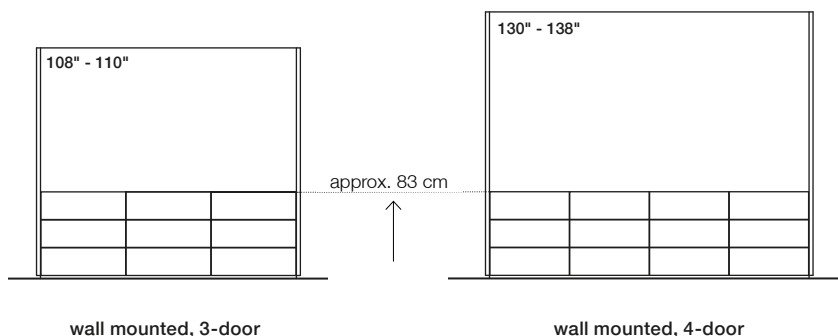

## Base module

can not be upgraded

Type / Design	Melamine body, MDF doors and sides, finished with structured varnish. With passive body ventilation for individual technology integration. Prepared for the integration of LED screens. LED mount <u>not</u> included.	
<b>approx. Dimensions (W x D x H)</b> <b>= individually adapted to LED screen</b>		
Furniture, outside	2530 x 320 x 2200 mm	3130 x 320 x 2550 mm
Technology housing (*fittings not included)	3 x 770 x 280 x 740 mm	4 x 720 x 280 x 740 mm
Mounting surface for LED screens (W x H)	2450 x 1380 mm	3060 x 1720 mm
<b>Max. screen weight</b>	180 kg	250 kg
<b>Color** / Item number</b>		
arctic white	<b>W9.101</b>	<b>W9.103</b>
lava black	<b>W9.102</b>	<b>W9.104</b>
<b>Base price for 1 unit</b> excluding transportation (order of 3 more = scaled conditions!)	<b>7.660 Euro</b>	<b>9.860 Euro</b>
<b>Shipping</b>	on request	