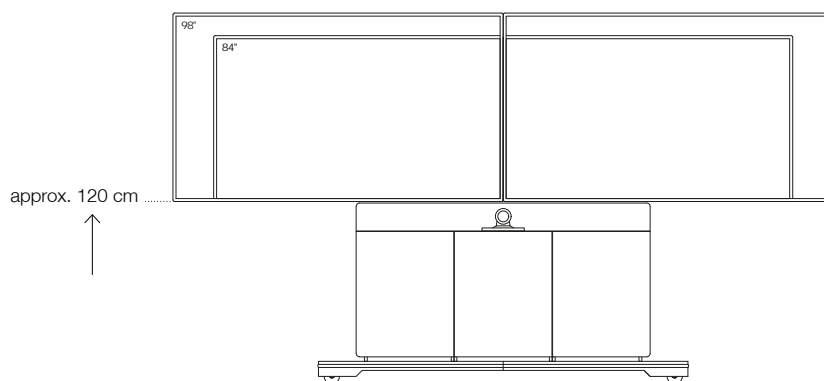

Media column_W8 XL²

for 84" to 98" displays
with each up to 100 kg weight

mobile with base plate

Type / Design

Three doors – with textile cover for external speakers in black.
Body and door made of MDF, finished with structured varnish.
Passive body ventilation for individual technology integration.
Prepared for the integration of a video conference system. Display mount not included.

Dimensions (W x D x H)

Furniture, outside (base plate)

1950 (2450) x 310 (750) x 2070 (150) mm

Technology housing (*fitting not included)

2 x 550 x 270* x 820 mm

1 x 610 x 270* x 820 mm

Speaker housing

2 x 520 x 270 x 165 mm

Requirements for display integration

- max. display width	2280 mm
- max. display weight	100 kg
- recom. display depth (incl. mount)	130 - 150 mm
- space for display mount (W x H)	3400 x 820 mm
- recess for display and mount	130 mm
- height of the display's lower edge	1200 mm

Color** / Item number

arctic white	10655
lava black	10656

Base price for 1 unit

10.470 Euro

excluding transportation

(order of 3 or more = scaled conditions!)

on request

Shipping

on request

Options	Surface / Color	Item number	Sales price
VC camera housing below display	structured varnish arctic white	10679	420 Euro
with centrally divided speaker cover, dimensions 340 x 270 x 180 mm (W x D x H)	structured varnish lava black	10680	420 Euro
VC camera mount	metal, powder coated, black	10034	210 Euro
for position in front of speaker cover, space 250 x 200 mm (W x D)			
Customized bezel for VC systems / cameras	structured varnish arctic white	10713	420 Euro
for example for Cisco Webex Room Kit Mini / Logitech Meet up / etc. incl. mounting substructure	structured varnish lava black	10714	420 Euro
This bezel replaces the speaker covers of the main product.			
Door lock (per door/piece)	nickel-plated, matt	10035	160 Euro
Shelf for technology housing	structured varnish arctic white	L+R:10681, M:10686	50 Euro
	structured varnish lava black	L+R:10687, M:10688	50 Euro
Cable roll holder	structured varnish arctic white	10036	150 Euro
on the back side of the mobile version	structured varnish lava black	10665	150 Euro

** Structured varnish colors can be customized on request against surcharge.
Prices = net sales prices, excluding VAT (in Euro)