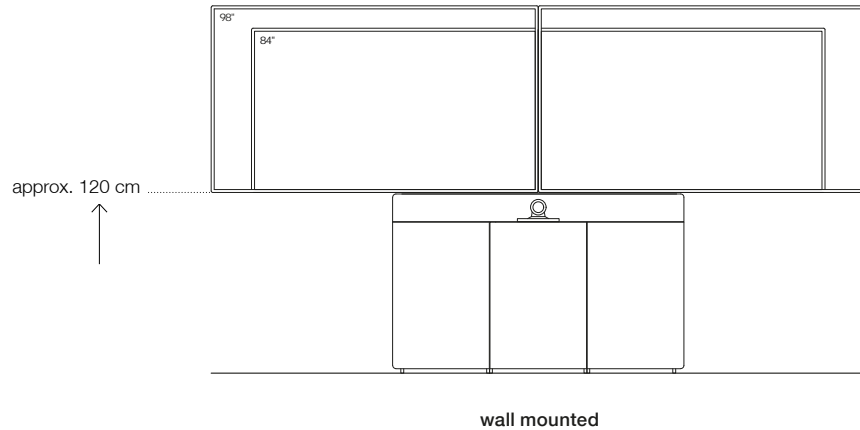

Media column_W8 XL²

for 84" to 98" displays
with each up to 100 kg weight

VC camera position:
below display (height about 102 cm)

Type / Design

Three doors – with textile cover for external speakers in black.
Body and door made of MDF, finished with structured varnish.
Passive body ventilation for individual technology integration.
Prepared for the integration of a video conference system. Display mount not included.

Dimensions (W x D x H)

Furniture, outside (base plate)	1950 x 310 x 2070 mm
Technology housing (* fittings not included)	2 x 550 x 270* x 950 mm 1 x 610 x 270* x 950 mm
Speaker housing	2 x 520 x 270 x 165 mm

Requirements for display integration

- max. display width	2280 mm
- max. display weight	100 kg
- recom. display depth (incl. mount)	130 - 150 mm
- space for display mount (W x H)	3400 x 820 mm
- recess for display and mount	130 mm
- height of the display's lower edge	1200 mm

Color** / Item number

arctic white	10653
lava black	10654

Base price for 1 unit

excluding transportation	7.690 Euro
(order of 3 or more = scaled conditions!)	on request

Shipping

on request

Options	Surface / Color	Item number	Sales price
VC camera housing below display with centrally divided speaker cover, dimensions 340 x 270 x 180 mm (W x D x H)	structured varnish arctic white	10679	420 Euro
	structured varnish lava black	10680	420 Euro
VC camera mount for position in front of speaker cover, space 250 x 200 mm (W x D)	metal, powder coated, black	10034	210 Euro
Customized bezel for VC systems / cameras for example for Cisco Webex Room Kit Mini / Logitech Meet up / etc. incl. mounting substructure This bezel replaces the speaker covers of the main product.	structured varnish arctic white	10713	420 Euro
	structured varnish lava black	10714	420 Euro
Door lock (per door/piece)	nickel-plated, matt	10035	160 Euro
Shelf for technology housing	structured varnish arctic white	L+R:10681, M:10686	50 Euro
	structured varnish lava black	L+R:10687, M:10688	50 Euro