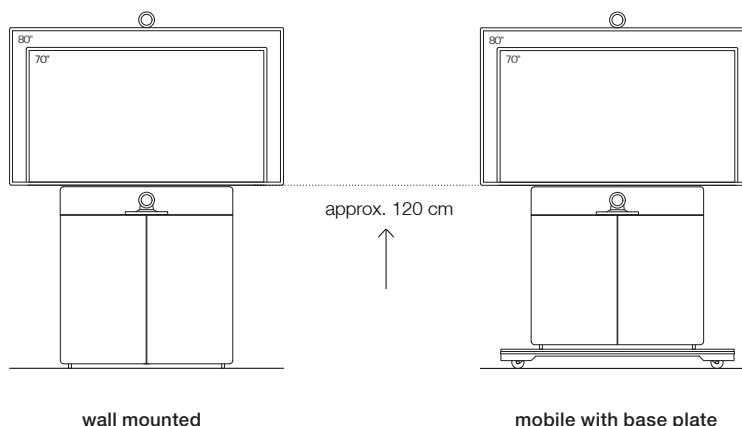

Media column_W8 L

for 70" to 80" displays
with up to 80 kg weight

VC camera position:

above display (height variable from 210 cm upward) or
below display (height about 102 cm)

Type / Design

Two doors – with textile cover for external speakers in black.

Body and door made of MDF, finished with structured varnish.

Passive body ventilation for individual technology integration.

Prepared for the integration of a video conference system. Display mount not included.

Dimensions (W x D x H)

Furniture, outside (base plate)	1140 x 250 x 1960 mm	1140 (1540) x 250 (650) x 1960 (130) mm
Technology housing (*fttings not included)	2 x 480 x 210* x 950 mm	2 x 480 x 210* x 840 mm
Speaker housing	960 x 210 x 165 mm	960 x 210 x 165 mm

Requirements for display integration

- max. display width	1900 mm	1900 mm
- max. display weight	80 kg	80 kg
- recom. display depth (incl. mount)	110 - 130 mm	110 - 130 mm
- space for display mount (W x H)	1040 x 760 mm	1040 x 760 mm
- recess for display and mount	110 mm	110 mm
- height of the display's lower edge	1200 mm	1200 mm

Color** / Item number

arctic white	10014	10016
lava black	10015	10017

Base price for 1 unit

excluding transportation	3.950 Euro	5.340 Euro
(order of 3 or more = scaled conditions!)	on request	on request

Shipping

on request

Options	Surface / Color	Item number	Sales price
VC camera housing below display	structured varnish arctic white	10667	420 Euro
with centrally divided speaker cover, dimensions 340 x 210 x 180 mm (W x D x H)	structured varnish lava black	10671	420 Euro
VC camera mount			
- for position above display, space 240 x 150 mm (W x D)	metal, powder coated, black	10033	210 Euro
- for position in front of speaker cover, space 250 x 200 mm (W x D)	metal, powder coated, black	10034	210 Euro
Customized bezel for VC systems / cameras	structured varnish arctic white	10705	420 Euro
for example for Cisco Webex Room Kit Mini / Logitech Meet up / etc. incl. mounting substructure	structured varnish lava black	10706	420 Euro
This bezel replaces the speaker covers of the main product.			
Door lock (per door/piece)	nickel-plated, matt	10035	160 Euro
Shelf for technology housing	structured varnish arctic white	10029	50 Euro
	structured varnish lava black	10666	50 Euro
Cable roll holder	structured varnish arctic white	10036	150 Euro
on the back side of the mobile version	structured varnish lava black	10665	150 Euro