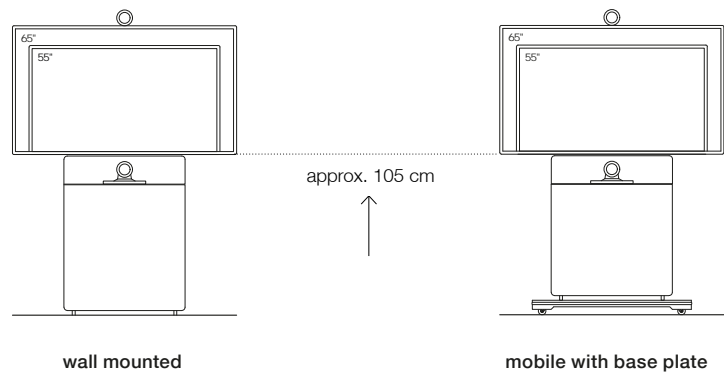

### VC camera position:

above display (height variable from 180 cm upward)  
or below display (height about 85 cm)

### Dimensions (W x D x H)

Furniture, outside (base plate)	800 x 220 x 1750 mm	800 (1050) x 220 (550) x 1750 (100) mm
Technology housing (*fttings not included)	650 x 180* x 800 mm	650 x 180* x 720 mm
Speaker housing	620 x 180 x 165 mm	620 x 180 x 165 mm

### Dimensions (W x D x H)

Furniture, outside (base plate)	1140 x 250 x 1960 mm	1140 (1540) x 250 (650) x 1960 (130) mm
Technology housing (*fttings not included)	2 x 480 x 210* x 950 mm	2 x 480 x 210* x 840 mm
Speaker housing	960 x 210 x 165 mm	960 x 210 x 165 mm

## Dimensions (W x D x H)

Furniture, outside (base plate)	1300 x 280 x 1900 mm	1300 (1800) x 280 (700) x 1900 (150) mm
Technology housing (*fttings not included)	2 x 560 x 240* x 950 mm	2 x 560 x 240* x 820 mm
Speaker housing	1120 x 240 x 165 mm	1120 x 240 x 165 mm