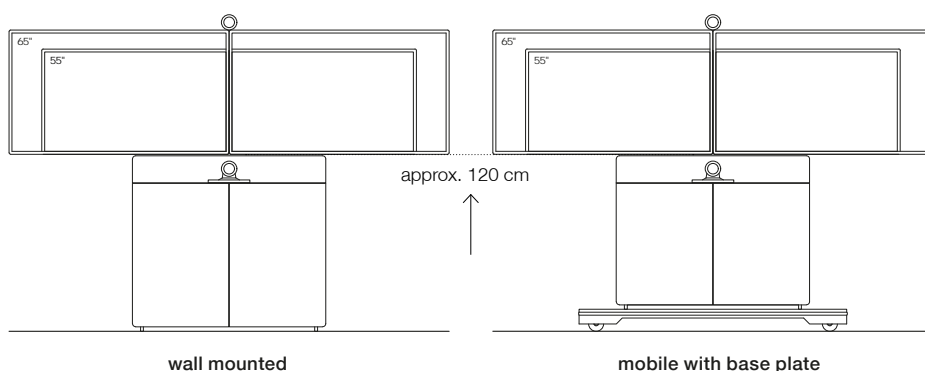

Media column_W8 M²

for 55" to 65" displays
with each up to 60 kg weight

VC camera position:

above display (height variable from 195 cm upward)
or below display (height about 102 cm)

Type / Design

Two doors – with textile cover for external speakers in black.
Body and door made of MDF, finished with structured varnish.
Passive body ventilation for individual technology integration.
Prepared for the integration of a video conference system. Display mount not included.

Dimensions (W x D x H)

Furniture, outside (base plate)	1300 x 280 x 1900 mm	1300 (1800) x 280 (700) x 1900 (150) mm
Technology housing (*fttings not included)	2 x 560 x 240* x 950 mm	2 x 560 x 240* x 820 mm
Speaker housing	1120 x 240 x 165 mm	1120 x 240 x 165 mm

Requirements for display integration

- max. display width	1600 mm	1600 mm
- max. display weight	60 kg	60 kg
- recom. display depth (incl. mount)	80 - 100 mm	80 - 100 mm
- space for display mount (W x H)	2200 x 650 mm	2200 x 650 mm
- recess for display and mount	80 mm	80 mm
- height of the display's lower edge	1200 mm	1200 mm

Color** / Item number

arctic white	10022	10024
lava black	10023	10025

Base price for 1 unit

	4.990 Euro	6.890 Euro
excluding transportation		
(order of 3 or more = scaled conditions!)	on request	on request

Shipping

on request

Options	Surface / Color	Item number	Sales price
VC camera housing below display* with centrally divided speaker cover, dimensions 340 x 240 x 180 mm (W x D x H)	structured varnish arctic white	10672	* 10678
	structured varnish lava black	10673	* 10720
* for Logitech Rally Plus system (180 x 240 x 180 mm)			
VC camera mount - for position above display, space 240 x 150 mm (W x D) - for position in front of speaker cover, space 250 x 200 mm (W x D)	metal, powder coated, black	10033	210 Euro
	metal, powder coated, black	10034	210 Euro
Customized bezel for VC systems / cameras for example for Cisco Webex Room Kit Mini / Logitech Meet up / etc. incl. mounting substructure This bezel replaces the speaker covers of the main product.	structured varnish arctic white	10709	420 Euro
	structured varnish lava black	10710	420 Euro
Door lock (per door/piece)	nickel-plated, matt	10035	160 Euro
Shelf for technology housing	structured varnish arctic white	10031	50 Euro
	structured varnish lava black	10674	50 Euro
Cable roll holder on the back side of the mobile version	structured varnish arctic white	10036	150 Euro
	structured varnish lava black	10665	150 Euro

** Structured varnish colors can be customized on request against surcharge.
Prices = net sales prices, excluding VAT (in Euro)

Holzmedia GmbH