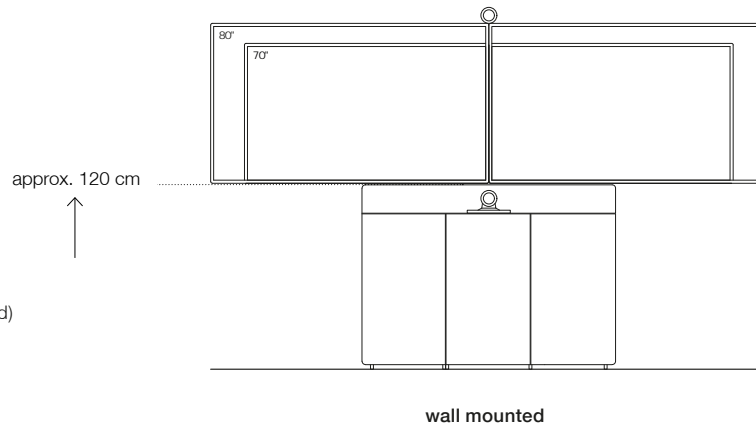

Media column_W8 L²

for 70" to 80" displays
with each up to 80 kg weight

VC camera position:

above display (height variable from 210 cm upward)
or below display (height about 102 cm)

Type / Design

Three doors – with textile cover for external speakers in black.
Body and door made of MDF, finished with structured varnish.
Passive body ventilation for individual technology integration.
Prepared for the integration of a video conference system. Display mount not included.

Dimensions (W x D x H)

Furniture, outside (base plate)	1650 x 310 x 1960 mm
Technology housing (*fttings not included)	2 x 450 x 270* x 950 mm 1 x 520 x 270* x 950 mm
Speaker housing	2 x 430 x 270 x 165 mm

Requirements for display integration

- max. display width	1900 mm
- max. display weight	80 kg
- recom. display depth (incl. mount)	110 - 130 mm
- space for display mount (W x H)	2850 x 710 mm
- recess for display and mount	110 mm
- height of the display's lower edge	1200 mm

Color** / Item number

arctic white	10026
lava black	10027

Base price for 1 unit

excluding transportation (order of 3 or more = scaled conditions!)	6.550 Euro on request

Shipping

on request

Options	Surface / Color	Item number	Sales price
VC camera housing below display	structured varnish arctic white	10675	420 Euro
with centrally divided speaker cover, dimensions 340 x 270 x 180 mm (W x D x H)	structured varnish lava black	10676	420 Euro
VC camera mount			
- for position above display, space 240 x 150 mm (W x D)	metal, powder coated, black	10033	210 Euro
- for position in front of speaker cover, space 250 x 200 mm (W x D)	metal, powder coated, black	10034	210 Euro
Customized bezel for VC systems / cameras	structured varnish arctic white	10711	420 Euro
for example for Cisco Webex Room Kit Mini / Logitech Meet up / etc. incl. mounting substructure This bezel replaces the speaker covers of the main product.	structured varnish lava black	10712	420 Euro
Door lock (per door/piece)	nickel-plated, matt	10035	160 Euro
Shelf for technology housing	structured varnish arctic white	L:10032, M:10682, R:10683	50 Euro
	structured varnish lava black	L:10677, M:10684, R:10685	50 Euro