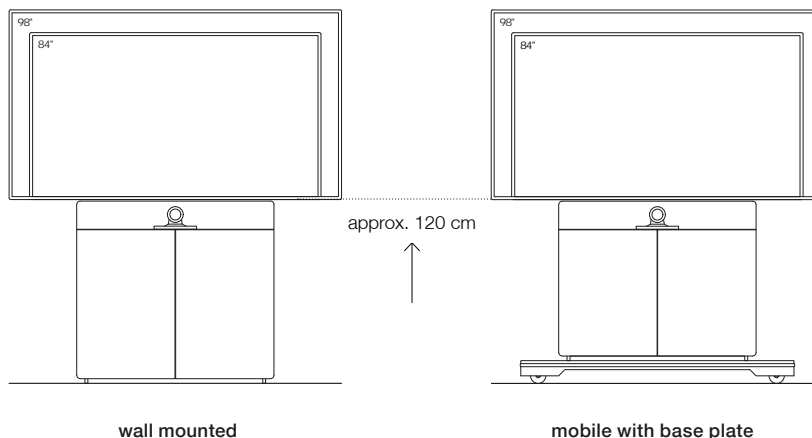

### Shipping

on request

Options	Surface / Color	Item number	Sales price
<b>VC camera housing below display</b>	structured varnish arctic white	10667	420 Euro
with centrally divided speaker cover, dimensions 340 x 210 x 180 mm (W x D x H)	structured varnish lava black	10671	420 Euro
<b>VC camera mount</b>			
- for position above display, space 240 x 150 mm (W x D)	metal, powder coated, black	10033	210 Euro
- for position in front of speaker cover, space 250 x 200 mm (W x D)	metal, powder coated, black	10034	210 Euro
<b>Customized bezel for VC systems / cameras</b>	structured varnish arctic white	10705	420 Euro
for example for Cisco Webex Room Kit Mini / Logitech Meet up / etc. incl. mounting substructure	structured varnish lava black	10706	420 Euro
This bezel replaces the speaker covers of the main product.			
<b>Door lock (per door/piece)</b>	nickel-plated, matt	10035	160 Euro
<b>Shelf for technology housing</b>	structured varnish arctic white	10029	50 Euro
	structured varnish lava black	10666	50 Euro
<b>Cable roll holder</b>	structured varnish arctic white	10036	150 Euro
on the back side of the mobile version	structured varnish lava black	10665	150 Euro

# Media column\_W8 XL

for 84" to 98" displays  
with up to 100 kg weight

**VC camera position:**  
below display (height about 102 cm)

**Type / Design**

Two doors – with textile cover for external speakers in black.  
Body and door made of MDF, finished with structured varnish.  
Passive body ventilation for individual technology integration.  
Prepared for the integration of a video conference system. Display mount not included.

### Dimensions (W x D x H)

Furniture, outside (base plate)	1650 (2150) x 310 (700) x 1960 (150) mm
Technology housing (* fittings not included)	2 x 450 x 270* x 820 mm 1 x 520 x 270* x 820 mm
Speaker housing	2 x 430 x 270 x 165 mm