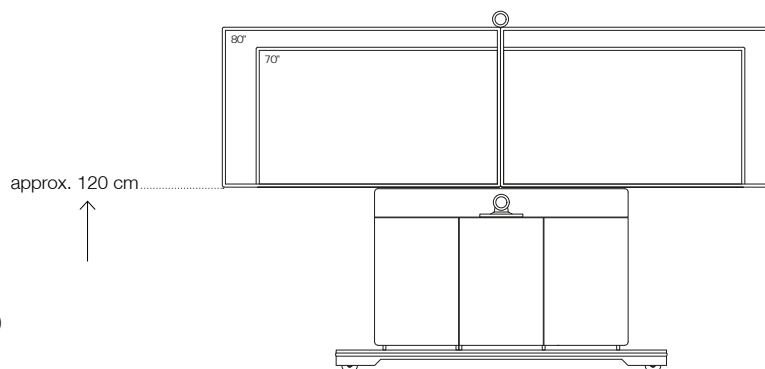

Media column_W8 L²

for 70" to 80" displays
with each up to 80 kg weight

mobile with base plate

Type / Design

Three doors – with textile cover for external speakers in black.
Body and door made of MDF, finished with structured varnish.
Passive body ventilation for individual technology integration.
Prepared for the integration of a video conference system. Display mount not included.

Dimensions (W x D x H)

Furniture, outside (base plate)	1650 (2150) x 310 (700) x 1960 (150) mm
Technology housing (* fittings not included)	2 x 450 x 270* x 820 mm 1 x 520 x 270* x 820 mm
Speaker housing	2 x 430 x 270 x 165 mm

Requirements for display integration

- max. display width	1900 mm
- max. display weight	80 kg
- recom. display depth (incl. mount)	110 - 130 mm
- space for display mount (W x H)	2850 x 710 mm
- recess for display and mount	110 mm
- height of the display's lower edge	1200 mm

Color** / Item number

arctic white	10651
lava black	10652

Base price for 1 unit

excluding transportation	9.120 Euro
(order of 3 or more = scaled conditions!)	on request

Shipping

on request

Options	Surface / Color	Item number	Sales price
VC camera housing below display	structured varnish arctic white	10675	420 Euro
with centrally divided speaker cover, dimensions 340 x 270 x 180 mm (W x D x H)	structured varnish lava black	10676	420 Euro
VC camera mount			
- for position above display, space 240 x 150 mm (W x D)	metal, powder coated, black	10033	210 Euro
- for position in front of speaker cover, space 250 x 200 mm (W x D)	metal, powder coated, black	10034	210 Euro
Customized bezel for VC systems / cameras	structured varnish arctic white	10711	420 Euro
for example for Cisco Webex Room Kit Mini / Logitech Meet up / etc. incl. mounting substructure	structured varnish lava black	10712	420 Euro
This bezel replaces the speaker covers of the main product.			
Door lock (per door/piece)	nickel-plated, matt	10035	160 Euro
Shelf for technology housing	structured varnish arctic white	L:10032, M:10682, R:10683	50 Euro
	structured varnish lava black	L:10677, M:10684, R:10685	50 Euro
Cable roll holder	structured varnish arctic white	10036	150 Euro
on the back side of the mobile version	structured varnish lava black	10665	150 Euro

** Structured varnish colors can be customized on request against surcharge.
Prices = net sales prices, excluding VAT (in Euro)