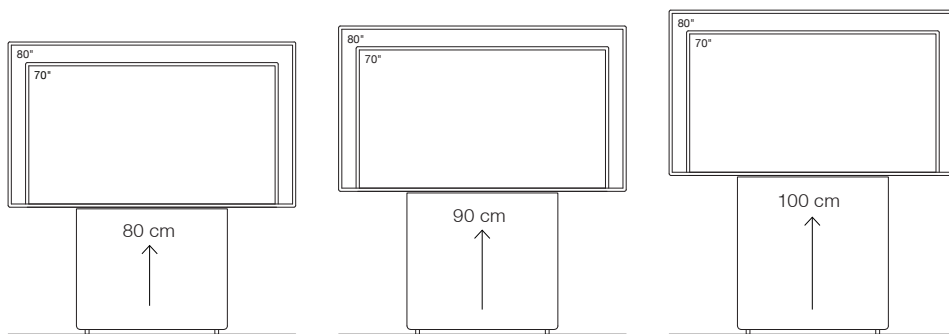

UC-Display column_W6 L (usually available from stock on short notice!)

for 70" to 80" displays
with up to 60 kg weight

Type / Design

Housing and front cover made of MDF, finished with structure lacquer.
For variable height display mounting/-positioning. Display mount not included.

Base furniture with plate height	80 cm	90 cm	100 cm
Dimensions (W x D x H)			
Furniture, outside	950 x 180 x 1650 - 1950 mm	950 x 180 x 1650 - 1950 mm	950 x 180 x 1650 - 1950 mm
Technology housing	750 x 140 x 760 mm	750 x 140 x 860 mm	750 x 140 x 960 mm
Requirements for display integration	1900 mm	1900 mm	1900 mm
- max. display width	60 kg	60 kg	60 kg
- max. display weight	120 - 130 mm	120 - 130 mm	120 - 130 mm
- recomm. display depth (incl. mount)	745 x 620 mm	745 x 620 mm	745 x 620 mm
- space for display mount (W x H)			
Color / Item number			
arctic white	10612	10613	10614
basis rate for 1 piece	2.110 Euro	2.185 Euro	2.260 Euro
lava black	10620	10621	10622
basis rate for 1 piece	2.110 Euro	2.185 Euro	2.260 Euro
excluding transportation (order of 3 more = scaled conditions!)	on request	on request	on request
Shipping within Europe	Delivery of 1-4 pieces per pallet (further units = same price)	12029	390 Euro
Delivery and instalation		on request	

Options	Surface / Color	Item number	Sales price
Dual display board L² - for 2 x 70" to 80" displays, dimensions 2600 x 670 mm (W x D) Can only be used with wall attachment!	black MDF, clearly structure lacquered	10866	1.390 Euro
VC camera mount - for position over display, space 240 x 165 mm (W x D) - for position below display, in front of corresponding bezel plate L (10915 / 10916), space 300 x 240 mm (W x D)	metal, powder coated, black	10033	220 Euro
	metal, powder coated, black	10919	220 Euro
L-Foot for free positioning on a wall, dimensions 840 x 335 mm (W x D)	metal, powder coated, black	10616	690 Euro
T-Foot for free positioning in a room, dimensions 840 x 460 mm (W x D)	metal, powder coated, black	10617	840 Euro