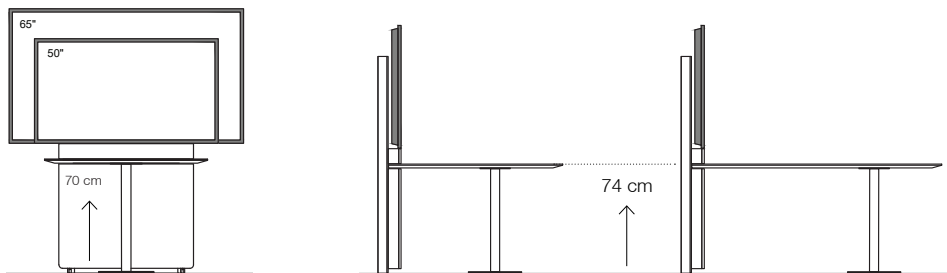

Add-on table_W6 - size M (usually available from stock on short notice!) in height 74 cm - sitting height

for 50" to 65"- displays with up to 40 kg weight

in / to combination
+ Base furniture with plate height 70 cm

Type / Design

Housing and front cover made of MDF, finished with structure lacquer.
For variable height display mounting/-positioning. Display mount not included.

Dimensions (W x D x H)

Furniture, outside 850 x 150 x 1430 - 1830
Technology housing 650 x 115 x 660 mm

Requirements for display integration

- max. display width 1600 mm
- max. display weight 40 kg
- recomm. display depth (incl. mount) 95 - 115 mm
- space for display mount (W x H) 645 x 580 mm

Color / Item number

arctic white	11227	lava black	11228
basis rate for 1 piece	1.740 Euro	basis rate for 1 piece	1.740 Euro

excluding transportation
(order of 3 more = scaled conditions!)

W6 Add-on table 110 for up to 3 people, sitting height	Type / Design Dimension in mm	Color / Surface	Item number	Sales price
	Trapezium shape with rounded edges 1180 x 800 / 1030 x 25 (W x D x H) Table leg with base plate, black	Melamin white, chipboard* straight edge, for data connection panel with frame	T: 11253	1.580 Euro
		Fenix white, table top in MDF chamfered edge, data connection panel frameless possible	T: 11259	2.320 Euro
		Fenix black, table top in MDF chamfered edge, data connection panel frameless possible	T: 11263	2.320 Euro

W6 Add-on table 160 for up to 5 people, sitting height	Type / Design Dimension in mm	Color / Surface	Item number	Sales price
	Trapezium shape with rounded edges 1680 x 800 / 1030 x 25 (W x D x H) Table leg with base plate, black	Melamin white, chipboard* straight edge, for data connection panel with frame	T: 11257	1.895 Euro
		Fenix white, table top in MDF chamfered edge, data connection panel frameless possible	T: 11260	2.850 Euro
		Fenix black, table top in MDF chamfered edge, data connection panel frameless possible	T: 11264	2.850 Euro

Shipping within Europe Delivery of 1-3 pieces per pallet (further units = same price) 11278 **390 Euro**

Delivery and instalation on request

Options	Surface / Color	Item number	Sales price
L-Foot for free positioning on a wall, dimensions 740 x 305 mm (W x D)	metal, powder coated, black	10076	590 Euro
T-Foot for free positioning in a room, dimensions 740 x 410 mm (W x D)	metal, powder coated, black	10077	690 Euro

Prices = net sales prices, excluding VAT (in Euro)

*Delivery time for melamin table tops, as well as tabletops with cutouts, is about 8 weeks.