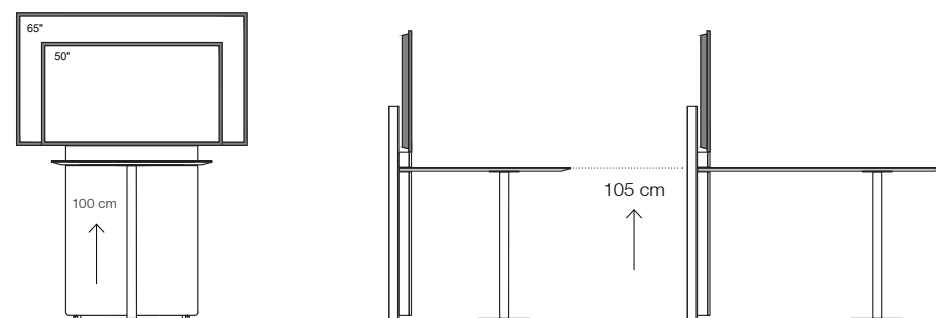

Add-on table_W6 - size M (usually available from stock on short notice!) in height 105 cm - standing height

for 50" to 65"- displays with up to 40 kg weight

in / to combination
+ Base furniture with plate height 100 cm

Type / Design

Housing and front cover made of MDF, finished with structure lacquer.
For variable height display mounting/-positioning. Display mount not included.

Dimensions (W x D x H)

Furniture, outside 850 x 150 x 1430 - 1930
Technology housing 650 x 115 x 960 mm

Requirements for display integration

- max. display width 1600 mm
- max. display weight 40 kg
- recomm. display depth (incl. mount) 95 - 115 mm
- space for display mount (W x H) 645 x 580 mm

Color / Item number

arctic white basis rate for 1 piece	10074 1.895 Euro	lava black basis rate for 1 piece	10581 1.895 Euro

excluding transportation
(order of 3 more = scaled conditions!)

W6 Add-on table 110 for up to 3 people, sitting	Type / Design Dimension in mm	Color / Surface	Item number	Sales price
	Trapezium shape with rounded edges 1180 x 800 / 1030 x 25 (W x D x H) Table leg with base plate, black	Melamin white, chipboard* straight edge, for data connection panel with frame	T: 11256	1.635 Euro
		Fenix white, table top in MDF chamfered edge, data connection panel frameless possible	T: 11261	2.375 Euro
		Fenix black, table top in MDF chamfered edge, data connection panel frameless possible	T: 11265	2.375 Euro

W6 Add-on table 160 for up to 5 people, sitting	Type / Design Dimension in mm	Color / Surface	Item number	Sales price
	Trapezium shape with rounded edges 1680 x 800 / 1030 x 25 (W x D x H) Table leg with base plate, black	Melamin white, chipboard* straight edge, for data connection panel with frame	T: 11258	1.950 Euro
		Fenix white, table top in MDF chamfered edge, data connection panel frameless possible	T: 11262	2.905 Euro
		Fenix black, table top in MDF chamfered edge, data connection panel frameless possible	T: 11266	2.905 Euro

Shipping within Europe	Delivery of 1-3 pieces per pallet (further units = same price)	11278	390 Euro

Delivery and instalation	on request

Optionen	Surface / Color	Item number	Sales price
L-Foot for free positioning on a wall, dimensions 740 x 305 mm (W x D)	metal, powder coated, black	10076	590 Euro
T-Foot for free positioning in a room, dimensions 740 x 410 mm (W x D)	metal, powder coated, black	10077	690 Euro

Prices = net sales prices, excluding VAT (in Euro)

*Delivery time for melamin table tops, as well as tabletops with cutouts, is about 8 weeks.

Holzmedia GmbH