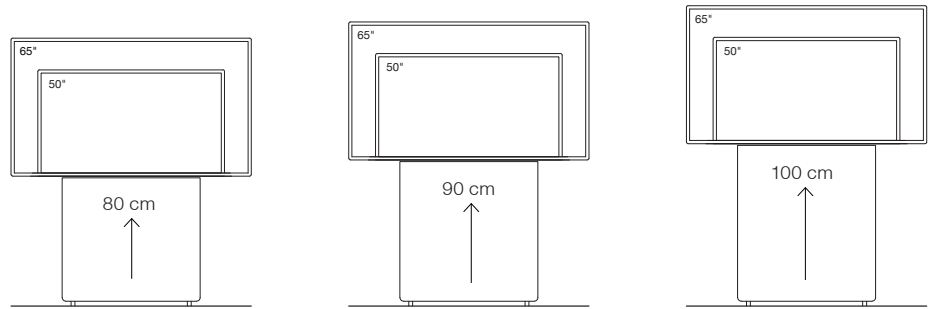

UC-Display column_W6 M (usually available from stock on short notice!)

for 50" to 65" displays
with up to 40 kg weight

Type / Design

Housing and front cover made of MDF, finished with structure lacquer.
For variable height display mounting/-positioning. Display mount not included.

Base furniture with plate height

80 cm

90 cm

100 cm

Dimensions (W x D x H)

Furniture, outside

850 x 150 x 1430 - 1830 mm

850 x 150 x 1430 - 1830 mm

850 x 150 x 1430 - 1830 mm

Technology housing

650 x 115 x 760 mm

650 x 115 x 860 mm

650 x 115 x 960 mm

Requirements for display integration

- max. display width

1600 mm

1600 mm

1600 mm

- max. display weight

40 kg

40 kg

40 kg

- recomm. display depth (incl. mount)

95 - 115 mm

95 - 115 mm

95 - 115 mm

- space for display mount (W x H)

645 x 580 mm

645 x 580 mm

645 x 580 mm

Color / Item number

arctic white

10072

10073

10074

basis rate for 1 piece

1.790 Euro

1.845 Euro

1.895 Euro

lava black

10579

10580

10581

basis rate for 1 piece

1.790 Euro

1.845 Euro

1.895 Euro

excluding transportation

(order of 3 more = scaled conditions!)

on request

on request

on request

Shipping within Europe

Delivery of 1-4 pieces per
pallet (further units = same
price)

12029

390 Euro

Delivery and installation

on request

Options

Surface / Color

Item number

Sales price

Dual display board M²

- for 2 x 50" to 65" displays, dimensions 2200 x 610 mm (W x D)

Can only be used with wall attachment!

black MDF, clearly structure
lacquered

10767

1.090 Euro

VC camera mount

- for position over display, space 240 x 165 mm (W x D)

- for position below display, in front of corresponding bezel plate M (10909 / 10910),
space 300 x 240 mm (W x D)

metal, powder coated, black
metal, powder coated, black

10033
10919

220 Euro
220 Euro

L-foot

for free positioning on a wall, dimensions 740 x 305 mm (W x D)

metal, powder coated, black

10076

590 Euro

T-foot

for free positioning in a room, dimensions 740 x 410 mm (W x D)

metal, powder coated, black

10077

690 Euro