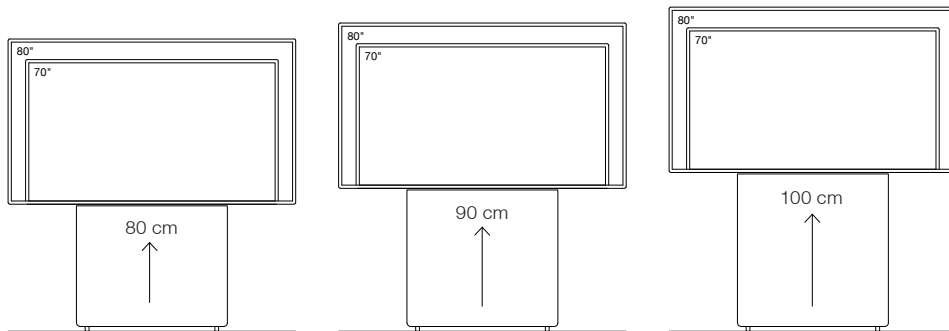

UC-Display column_W6 - size L

for 70" to 80" displays
with up to 60 kg weight

Type / Design

Housing and front cover made of MDF, inished with structured varnish.
For variable height display mounting/-positioning. Display mount not included.

Base furniture with plate height

80 cm

90 cm

100 cm

Dimensions (W x D x H)

Furniture, outside

950 x 180 x 1650 - 1950 mm

950 x 180 x 1650 - 1950 mm

950 x 180 x 1650 - 1950 mm

Technology housing

750 x 140 x 760 mm

750 x 140 x 860 mm

750 x 140 x 960 mm

Requirements for display integration

- max. display width

1900 mm

1900 mm

1900 mm

- max. display weight

60 kg

60 kg

60 kg

- recomm. display depth (incl. mount)

120 - 130 mm

120 - 130 mm

120 - 130 mm

- space for display mount (W x H)

745 x 620 mm

745 x 620 mm

745 x 620 mm

Color / Item number

arctic white = short term, available from stock

10612

10613

10614

basis rate for 1 piece

1.890 Euro ↑

1.960 Euro ↑

2.030 Euro ↑

lava black = order-related, with 6 - 8 weeks
delivery time

10620

10621

10622

Base price for 1 unit

2.070 Euro ↑

2.150 Euro ↑

2.220 Euro ↑

excluding transportation

(order of 3 more = scaled conditions!)

on request

on request

on request

Shipping

on request

Options

Surface / Color

Item number

Sales price

VC camera mount

- for position over display, space 240 x 150 mm (W x D)
- for position below display, in front of corresponding bezel plate L (10915 / 10916),
space 300 x 240 mm (W x D)

metal, powder coated, black
metal, powder coated, black

10075
10919

190 Euro
190 Euro

L-Foot

for free positioning on a wall, dimensions 840 x 335 mm (W x D)

metal, powder coated, black

10616

590 Euro ↑

T-Foot

for free positioning in a room, dimensions 840 x 460 mm (W x D)

metal, powder coated, black

10617

740 Euro ↑