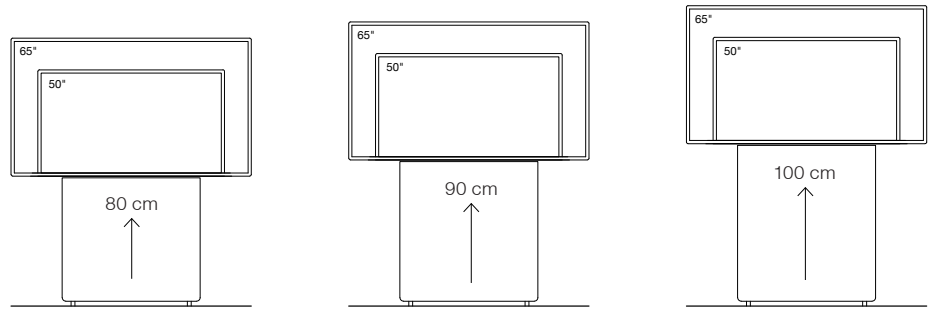

UC-Display column_W6 - size M

for 50" to 65" displays
with up to 40 kg weight

Type / Design

Housing and front cover made of MDF, finished with structured varnish.
For variable height display mounting/-positioning. Display mount not included.

Base furniture with plate height

80 cm

90 cm

100 cm

Dimensions (W x D x H)

Furniture, outside

850 x 150 x 1430 - 1830 mm

850 x 150 x 1430 - 1830 mm

1600 mm

1600 mm

- max. display weight

40 kg

40 kg

40 kg

- recomm. display depth (incl. mount)

95 - 115 mm

Base furniture with plate height

80 cm

90 cm

100 cm

Dimensions (W x D x H)

Furniture, outside

950 x 180 x 1650 - 1950 mm

950 x 180 x 1650 - 1950 mm