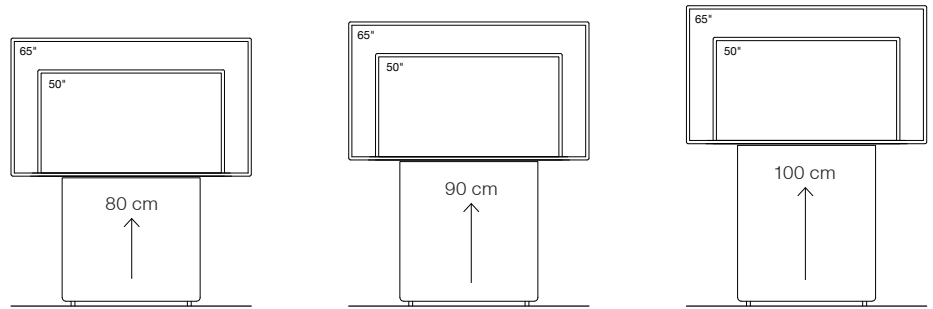

UC-Display column_W6 - size M

for 50" to 65" displays
with up to 40 kg weight

Type / Design

Housing and front cover made of MDF, finished with structured varnish.
For variable height display mounting/-positioning. Display mount not included.

Base furniture with plate height

80 cm

90 cm

100 cm

Dimensions (W x D x H)

Furniture, outside	850 x 150 x 1430 - 1830 mm	850 x 150 x 1430 - 1830 mm	850 x 150 x 1430 - 1830 mm
Technology housing	650 x 115 x 760 mm	650 x 115 x 860 mm	650 x 115 x 960 mm

Requirements for display integration

- max. display width	1600 mm	1600 mm	1600 mm
- max. display weight	40 kg	40 kg	40 kg
- recomm. display depth (incl. mount)	95 - 115 mm	95 - 115 mm	95 - 115 mm
- space for display mount (W x H)	645 x 580 mm	645 x 580 mm	645 x 580 mm

Base furniture with plate height	80 cm	90 cm	100 cm
Dimensions (W x D x H)			
Furniture, outside	950 x 180 x 1650 - 1950 mm	950 x 180 x 1650 - 1950 mm	950 x 180 x 1650 - 1950 mm
Technology housing	750 x 140 x 760 mm	750 x 140 x 860 mm	750 x 140 x 960 mm
Requirements for display integration			
- max. display width	1900 mm	1900 mm	1900 mm
- max. display weight	60 kg	60 kg	60 kg
- recomm. display depth (incl. mount)	120 - 130 mm	120 - 130 mm	120 - 130 mm
- space for display mount (W x H)	745 x 620 mm	745 x 620 mm	745 x 620 mm
Color / Item number			
arctic white = short term, available from stock	10612	10613	10614
basis rate for 1 piece	1.790 Euro ↑	1.860 Euro ↑	1.930 Euro ↑
lava black = order-related, with 6 - 8 weeks delivery time	10620	10621	10622
Base price for 1 unit	1.970 Euro ↑	2.050 Euro ↑	2.120 Euro ↑
excluding transportation (order of 3 more = scaled conditions!)	on request	on request	on request
Shipping	on request		