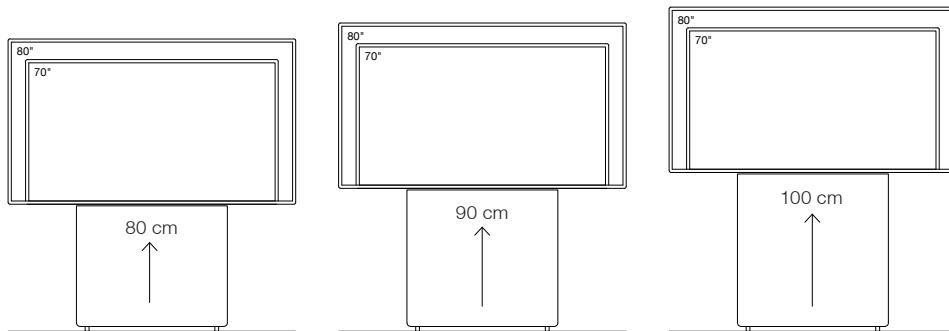

Base furniture with plate height

80 cm

90 cm

100 cm

Dimensions (W x D x H)

Furniture, outside	850 x 150 x 1430 - 1830 mm	850 x 150 x 1430 - 1830 mm	850 x 150 x 1430 - 1830 mm
Technology housing	650 x 115 x 760 mm	650 x 115 x 860 mm	650 x 115 x 960 mm

on request

* Custom cutouts / drilled holes [from 10 pieces](#) on request possible.

** Can be used in combination with 80 cm and 90 cm high front panel (the height of the lower edge of the display in this case is max. 120 cm).

*** plus transport/delivery | order of 3 or more = scaled conditions

UC-Display column_W6 - size L

for 70" to 80" displays
with up to 60 kg weight

Type / Design

Housing and front cover made of MDF, inished with structured varnish.
For variable height display mounting/-positioning. Display mount not included.

Base furniture with plate height	80 cm	90 cm	100 cm
Dimensions (W x D x H)			
Furniture, outside	950 x 180 x 1650 - 1950 mm	950 x 180 x 1650 - 1950 mm	950 x 180 x 1650 - 1950 mm
Technology housing	750 x 140 x 760 mm	750 x 140 x 860 mm	750 x 140 x 960 mm
Requirements for display integration			
- max. display width	1900 mm	1900 mm	1900 mm
- max. display weight	60 kg	60 kg	60 kg
- recomm. display depth (incl. mount)	120 - 130 mm	120 - 130 mm	120 - 130 mm
- space for display mount (W x H)	745 x 620 mm	745 x 620 mm	745 x 620 mm
Color / Item number			
arctic white = short term, available from stock	10612	10613	10614
basis rate for 1 piece	1.790 Euro ↑	1.860 Euro ↑	1.930 Euro ↑
lava black = order-related, with 6 - 8 weeks delivery time	10620	10621	10622
Base price for 1 unit	1.970 Euro ↑	2.050 Euro ↑	2.120 Euro ↑
excluding transportation (order of 3 more = scaled conditions!)	on request	on request	on request
Shipping	on request		