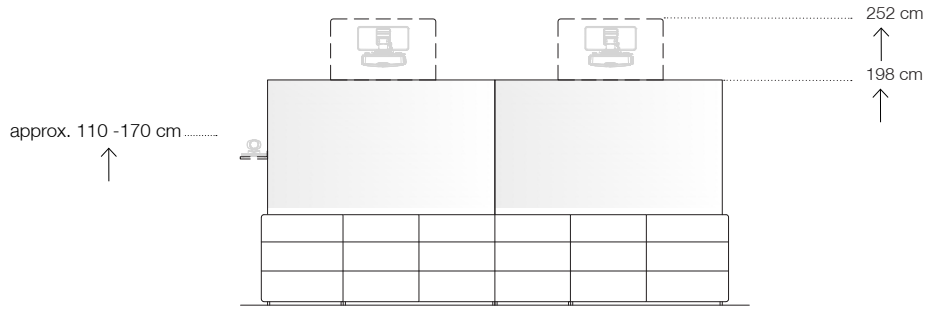

### Dimensions (W x D x H)

Furniture, outside	2110 x 250 x 1980 mm
Technology housing (*fittings not included)	3 x 625 x 205* x 670 mm
Mounting space for (interactive) projection surface	2000 x 1200 mm
Recess for pencil tray, etc.	115 mm

# Projection furniture\_S2 XL<sup>2</sup>

**lateral VC camera position**  
height adjustable of 110 - 170 cm

**wall mounted**

<b>Type / Design</b>	Six doors. Body and doors made of MDF, finished with structured varnish. Passive body ventilation for individual technology integration. Prepared for integration of (interactive) projection systems. Projector mount <u>not included</u> .
<b>Dimensions (W x D x H)</b>	
Furniture, outside	4110 x 250 x 1980 mm
Technology housing (*fittings not included)	6 x 625 x 205* x 670 mm
Mounting space for (interactive) projection surface	4000 x 1200 mm
Recess for pencil tray, etc.	115 mm
<b>Color** / Item number</b>	
arctic white	<b>10101</b>
lava black	<b>10102</b>
<b>Base price for 1 unit</b>	<b>9.940 Euro</b>
excluding transportation	
(order of 3 or more = scaled conditions!)	on request
<b>Shipping</b>	<b>on request</b>