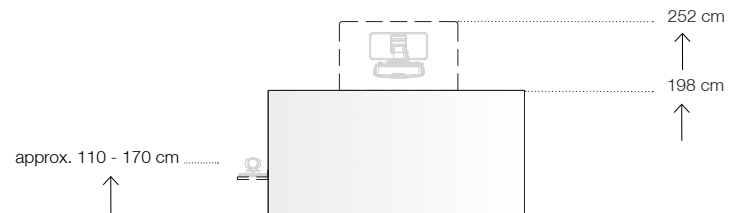

## Projection furniture\_S2 XL

**lateral VC camera position**  
height adjustable of 110 - 170 cm

**wall mounted**

### Dimensions (W x D x H)

Furniture, outside	2110 x 250 x 1980 mm
Technology housing (*fittings not included)	3 x 625 x 205* x 670 mm
Mounting space for (interactive) projection surface	2000 x 1200 mm
Recess for pencil tray, etc.	115 mm

# Projection furniture\_S2 XL<sup>2</sup>

**lateral VC camera position**  
height adjustable of 110 - 170 cm

**wall mounted**

<b>Type / Design</b>	Six doors. Body and doors made of MDF, finished with structured varnish. Passive body ventilation for individual technology integration. Prepared for integration of (interactive) projection systems. Projector mount <u>not included</u> .
<b>Dimensions (W x D x H)</b>	
Furniture, outside	4110 x 250 x 1980 mm
Technology housing (*fittings not included)	6 x 625 x 205* x 670 mm
Mounting space for (interactive) projection surface	4000 x 1200 mm
Recess for pencil tray, etc.	115 mm
<b>Color** / Item number</b>	
arctic white	<b>10101</b>
lava black	<b>10102</b>
<b>Base price for 1 unit</b>	<b>9.940 Euro</b>
excluding transportation	
(order of 3 or more = scaled conditions!)	on request
<b>Shipping</b>	<b>on request</b>