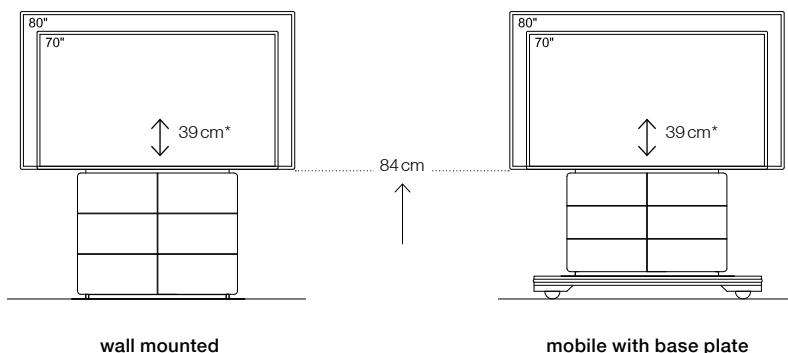

Media furniture_S1 L

height adjustable
for 70" to 80" displays
with up to 100 kg weight

Type / Design

Two doors - housing and door made of MDF, finished with structured varnish.
Passive housing ventilation for individual technology integration.
Display mount not included.

Dimensions (W x D x H)

Furniture, outside (base plate)	1060 x 320 x 1740 mm	1060 (1500) x 320 (700) x 1740 (150) mm
Technology housing (fittings not included)	2 x 440 x 180/280 x 745 mm	2 x 440 x 180/280 x 610 mm
Space for technical components (W x H)	465 x 745 mm	465 x 610

Requirements for display integration

- max. display width	1900 mm	1900 mm
- max. display weight	100 kg	100 kg
- recomm. display depth (incl. mount)	120 - 160 mm	120 - 160 mm
- space for display mount (W x H)	870 x 700 mm	870 x 700 mm
- recess for display and mount	120 mm	120 mm
- minimum display height	900 mm	900 mm

Color* / Item number

arctic white	10047	10049
lava black	10048	10050

Base price for 1 unit

excluding transportation	6.420 Euro	8.150 Euro
(order of 3 or more = scaled conditions!)	on request	on request

Shipping

on request

Options	Surface / Color	Item number	Sales price
VC camera mount			
- for position above display, space 240 x 165 mm (W x D)	metal, powder coated, black	10033	220 Euro
- for position on the side of display for 55" to 98" adjustable, space 240 x 150 mm (W x D)	metal, powder coated, black	10657	445 Euro
Installation adapter plate			
for Cisco Webex Board Pro 75"	structured varnish arctic white	11420	255 Euro
	structured varnish lava black	11419	255 Euro
Door lock (per door/piece)	nickel-plated, matt	10063	160 Euro
Shelf for technology housing			
	structured varnish arctic white	10056	55 Euro
	structured varnish lava black	10694	55 Euro
Door with textile speaker cover			
for external speakers, incl. shelf	structured varnish arctic white, fabric black	10059	590 Euro
	structured varnish lava black, fabric black	10695	590 Euro
Cable roll holder			
on the back side of the mobile version	structured varnish arctic white	12034	160 Euro
	structured varnish lava black	12035	160 Euro