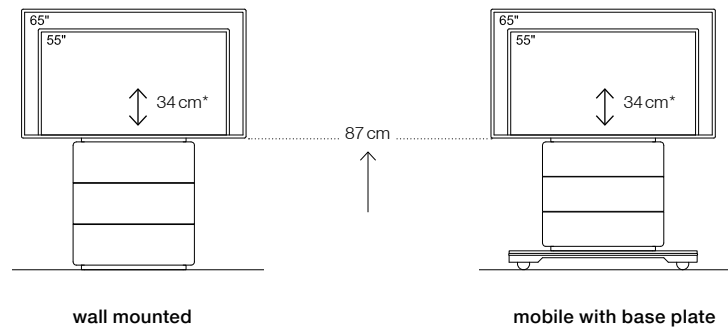

# Media furniture\_S1 M

height adjustable  
for 55" to 65" displays  
with up to 60 kg weight

## Dimensions (W x D x H)

Furniture, outside (base plate)	800 x 310 x 1630 mm	800 (1240) x 310 (650) x 1630 (130) mm
Technology housing (fittings not included)	650 x 170/270 x 750 mm	650 x 170/270 x 650 mm
Space for technical components (W x H)	2 x 255 x 750 mm	2 x 255 x 650 mm

### Dimensions (W x D x H)

Furniture, outside (base plate)	1060 x 320 x 1740 mm	1060 (1500) x 320 (700) x 1740 (150) mm
Technology housing (fittings not included)	2 x 440 x 180/280 x 745 mm	2 x 440 x 180/280 x 610 mm
Space for technical components (W x H)	465 x 745 mm	465 x 610

## Dimensions (W x D x H)

Furniture, outside (base plate)

1310 x 330 x 1800 mm

1310 (1800) x 330 (750) x 1800 (150) mm

Technology housing (fittings not included)

2 x 570 x 190/290 x 710 mm

2 x 570 x 190/290 x 580 mm