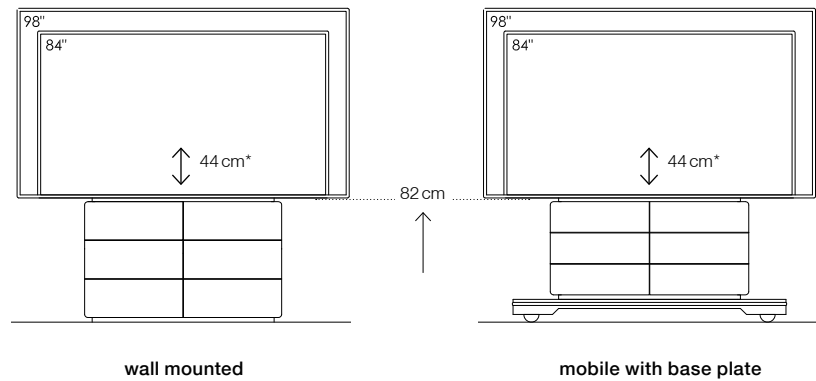

Media furniture_S1 XL

height adjustable
for 84" to 98" displays
with up to 130 kg weight

Type / Design

Two doors - housing and door made of MDF, finished with structured varnish.
Passive housing ventilation for individual technology integration.
Display mount not included.

Dimensions (W x D x H)

Furniture, outside (base plate)

1310 x 330 x 1800 mm

1310 (1800) x 330 (750) x 1800 (150) mm

Technology housing (fittings not included)

2 x 570 x 190/290 x 710 mm

2 x 570 x 190/290 x 580 mm

Space for technical components (W x H)

720 x 710 mm

720 x 580 mm

Requirements for display integration

- max. display width

2210 mm

2210 mm

- max. display weight

130 kg

130 kg

- recomm. display depth (incl. mount)

130 - 180 mm

130 - 180 mm

- space for display mount (W x H)

1060 x 690 mm

1060 x 690 mm

- recess for display and mount

130 mm

130 mm

- minimum display height

970 mm

970 mm

Color* / Item number

arctic white

10051

10053

lava black

10052

10054

Base price for 1 unit

7.290 Euro

9.280 Euro

excluding transportation

(order of 3 or more = scaled conditions!)

on request

on request

Shipping

on request

Options	Surface / Color	Item number	Sales price
VC camera mount			
- for position above display, space 240 x 165 mm (W x D)	metal, powder coated, black	10033	220 Euro
- for position on the side of display for 55" to 98" adjustable, space 240 x 150 mm (W x D)	metal, powder coated, black	10657	445 Euro
Door lock (per door/piece)	nickel-plated, matt	10063	170 Euro
Shelf for technology housing	structured varnish arctic white	10057	55 Euro
	structured varnish lava black	10697	55 Euro
Door with textile speaker cover	structured varnish arctic white, fabric black	10060	720 Euro
for external speakers, incl. shelf	structured varnish lava black, fabric black	10698	720 Euro
Cable roll holder	structured varnish arctic white	12034	160 Euro
on the back side of the mobile version	structured varnish lava black	12035	160 Euro