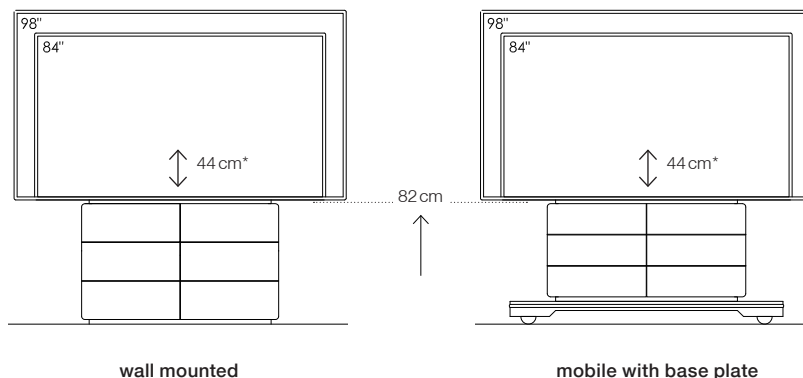

Media furniture_S1 XL

height adjustable
for 84" to 98" displays
with up to 130 kg weight

* height adjustment

Type / Design

Two doors - Body and door made of MDF, finished with structured varnish.
Passive body ventilation for individual technology integration.
Display mount not included.

Dimensions (W x D x H)

Furniture, outside (base plate)

1310 x 330 x 1800 mm

1310 (1800) x 330 (750) x 1800 (150) mm

Technology housing (fittings not included)

2 x 570 x 190/290 x 710 mm

2 x 570 x 190/290 x 580 mm

Space for technical components (W x H)

720 x 710 mm

720 x 580 mm

Requirements for display integration

- max. display width

2210 mm

2210 mm

- max. display weight

130 kg

130 kg

- recomm. display depth (incl. mount)

130 - 180 mm

130 - 180 mm

- space for display mount (W x H)

870 x 700 mm

870 x 700 mm

- recess for display and mount

130 mm

130 mm

- minimum display height

970 mm

970 mm

Color* / Item number

arctic white

10051

10053

lava black

10052

10054

Base price for 1 unit

6.550 Euro ↑

8.380 Euro ↑

excluding transportation

(order of 3 or more = scaled conditions!)

on request

on request

Shipping

on request

Options

Surface / Color

Item number

Sales price

VC camera mount

- for position above display, space 240 x 150 mm (W x D)
- for position on the side of display for 55" to 98"
adjustable, space 240 x 150 mm (W x D)

metal, powder coated, black

10033

190 Euro

metal, powder coated, black

10657

390 Euro

Installation adapter plate

for Cisco Webex Board 85"

structured varnish arctic white

10661

150 Euro

structured varnish lava black

10699

150 Euro

Door lock (per door/piece)

nickel-plated, matt

10063

150 Euro

Shelf for technology housing

structured varnish arctic white

10057

40 Euro

structured varnish lava black

10697

40 Euro

Door with textile speaker cover

for external speakers, incl. shelf

structured varnish arctic white, fabric black

10060

640 Euro

structured varnish lava black, fabric black

10698

640 Euro

Cable roll holder

on the back side of the mobile version

structured varnish arctic white

10036

140 Euro

structured varnish lava black

10665

140 Euro

* Structured varnish colors can be customized on request against surcharge.

Prices = net sales prices, excluding VAT (in Euro)

↑ = increased prices

Holzmedia GmbH