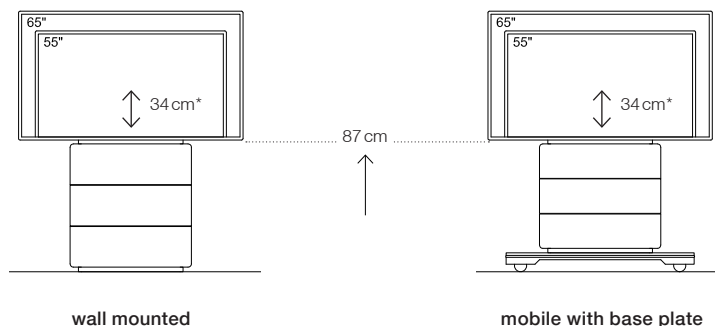

Media furniture_S1 M

height adjustable
for 55" to 65" displays
with up to 60 kg weight

* height adjustment

Type / Design

One door - Body and door made of MDF, finished with structured varnish.
Passive body ventilation for individual technology integration.
Display mount not included.

Dimensions (W x D x H)

Furniture, outside (base plate)	800 x 310 x 1630 mm	800 (1240) x 310 (650) x 1630 (130) mm
Technology housing (fittings not included)	650 x 170/270 x 750 mm	650 x 170/270 x 650 mm
Space for technical components (W x H)	2 x 255 x 750 mm	2 x 255 x 650 mm

720 x 710 mm

720 x 580 mm

Requirements for display integration

- max. display width

2210 mm

2210 mm

- max. display weight

130 kg

130 kg

- recomm. display depth (incl. mount)

130 - 180 mm

130 - 180 mm

- space for display mount (W x H)

870 x 700 mm

870 x 700 mm

- recess for display and mount