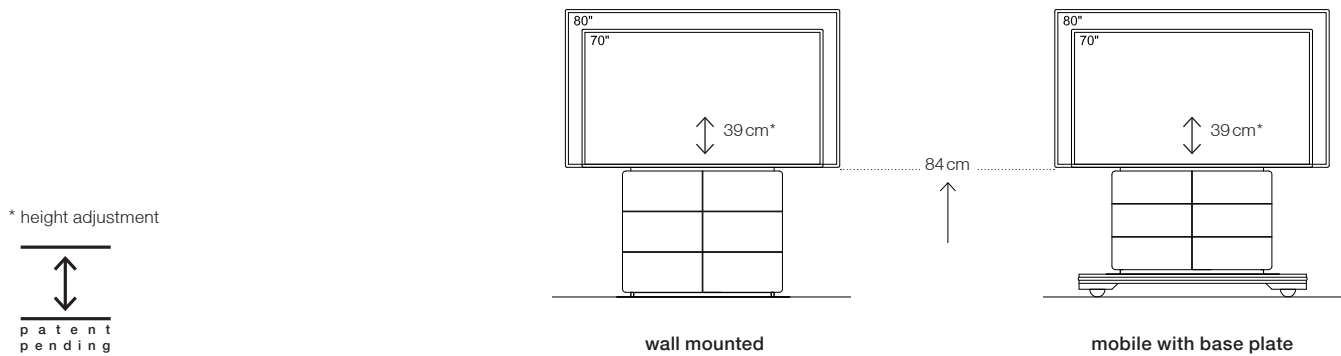

Dimensions (W x D x H)

Furniture, outside (base plate)	800 x 310 x 1630 mm	800 (1240) x 310 (650) x 1630 (130) mm
Technology housing (fittings not included)	650 x 170/270 x 750 mm	650 x 170/270 x 650 mm
Space for technical components (W x H)	2 x 255 x 750 mm	2 x 255 x 650 mm

* Structured varnish colors can be customized on request against surcharge.

Prices = net sales prices, excluding VAT (in Euro)

↑ = increased prices

Holzmedia GmbH

Media furniture_S1 L

height adjustable
for 70" to 80" displays
with up to 100 kg weight

Type / Design

Two doors - Body and door made of MDF, finished with structured varnish.
Passive body ventilation for individual technology integration.
Display mount not included.

Dimensions (W x D x H)

Furniture, outside (base plate)	1060 x 320 x 1740 mm	1060 (1500) x 320 (700) x 1740 (150) mm
Technology housing (fittings not included)	2 x 440 x 180/280 x 745 mm	2 x 440 x 180/280 x 610 mm
Space for technical components (W x H)	465 x 745 mm	465 x 610