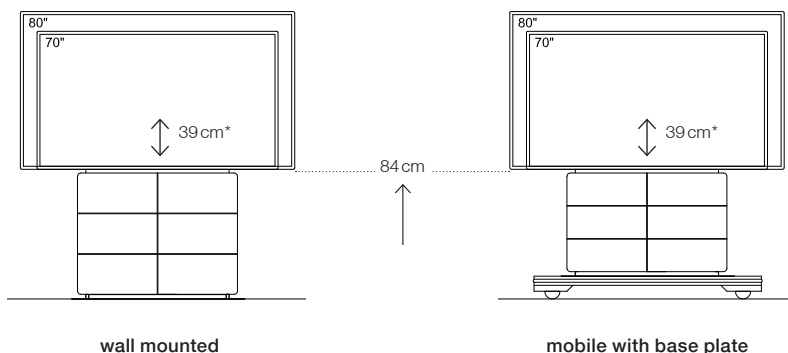

Media furniture_S1 L

Height adjustable
for 70" to 80" displays
with up to 100 kg weight

* height adjustment

Type / Design

Two doors - Body and door made of MDF, finished with structured varnish.
Passive body ventilation for individual technology integration.
Display mount not included.

Dimensions (W x D x H)

Furniture, outside (base plate)	1060 x 320 x 1740 mm	1060 (1500) x 320 (700) x 1740 (150) mm
Technology housing (fittings not included)	2 x 440 x 180/280 x 745 mm	2 x 440 x 180/280 x 610 mm
Space for technical components (W x H)	465 x 745 mm	465 x 610

Requirements for display integration

- max. display width	1900 mm	1900 mm
- max. display weight	100 kg	100 kg
- recomm. display depth (incl. mount)	120 - 160 mm	120 - 160 mm
- space for display mount (W x H)	870 x 700 mm	870 x 700 mm
- recess for display and mount	120 mm	120 mm
- minimum display height	900 mm	900 mm

Color* / Item number

arctic white	10047	10049
lava black	10048	10050

Base price for 1 unit

excluding transportation	5.490 Euro	6.980 Euro
(order of 3 or more = scaled conditions!)	on request	on request

Shipping

on request

Options	Surface / Color	Item number	Sales price
VC camera mount - for position above display, space 240 x 150 mm (W x D) - for position on the side of display for 55" to 98" adjustable, space 240 x 150 mm (W x D)	metal, powder coated, black	10033	190 Euro
	metal, powder coated, black	10657	390 Euro
Installation adapter plate for Cisco Webex Board 70"	structured varnish arctic white	10062	120 Euro
	structured varnish lava black	10696	120 Euro
Door lock (per door/piece)	nickel-plated, matt	10063	148 Euro
Shelf for technology housing	structured varnish arctic white	10056	40 Euro
	structured varnish lava black	10694	40 Euro
Door with textile speaker cover for external speakers, incl. shelf	structured varnish arctic white, fabric black	10059	560 Euro
	structured varnish lava black, fabric black	10695	560 Euro
Cable roll holder on the back side of the mobile version	structured varnish arctic white	10036	140 Euro
	structured varnish lava black	10665	140 Euro

* Structured varnish colors can be customized on request against surcharge.
Prices = net sales prices, excluding VAT (in Euro)