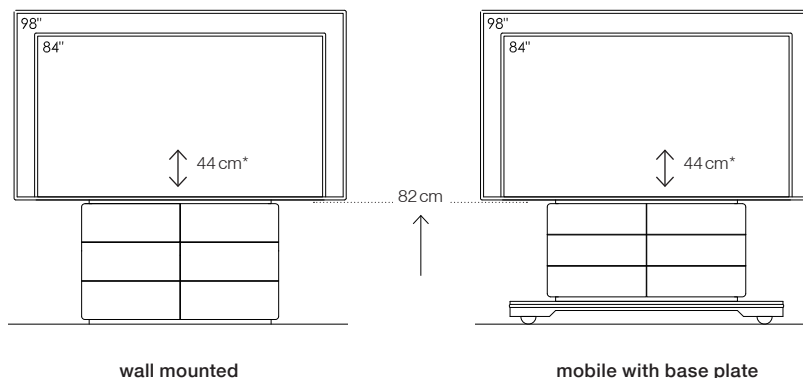

Media furniture_S1 XL

Height adjustable
for 84" to 98" displays
with up to 130 kg weight

* height adjustment

Type / Design

Two doors - Body and door made of MDF, finished with structured varnish.
Passive body ventilation for individual technology integration.
Display mount not included.

Dimensions (W x D x H)

Furniture, outside (base plate)

1310 x 330 x 1800 mm

1310 (1800) x 330 (750) x 1800 (150) mm

Technology housing (fittings not included)

2 x 570 x 190/290 x 710 mm

2 x 570 x 190/290 x 580 mm

Space for technical components (W x H)

720 x 710 mm

720 x 580 mm

Requirements for display integration

- max. display width

2210 mm

2210 mm

- max. display weight

130 kg

130 kg

- recomm. display depth (incl. mount)

130 - 180 mm

130 - 180 mm

- space for display mount (W x H)

870 x 700 mm

870 x 700 mm

- recess for display and mount

130 mm

130 mm

- minimum display height

970 mm

970 mm

Color* / Item number

arctic white

10051

10053

lava black

10052

10054

Base price for 1 unit

6.240 Euro

7.980 Euro

excluding transportation

(order of 3 or more = scaled conditions!)

on request

on request

Shipping

on request

Options	Surface / Color	Item number	Sales price
VC camera mount	metal, powder coated, black	10033	190 Euro
- for position above display, space 240 x 150 mm (W x D)	metal, powder coated, black	10657	390 Euro
- for position on the side of display for 55" to 98" adjustable, space 240 x 150 mm (W x D)			
Installation adapter plate	structured varnish arctic white	10661	150 Euro
for Cisco Webex Board 85"	structured varnish lava black	10699	150 Euro
Door lock (per door/piece)	nickel-plated, matt	10063	148 Euro
Shelf for technology housing	structured varnish arctic white	10057	40 Euro
	structured varnish lava black	10697	40 Euro
Door with textile speaker cover	structured varnish arctic white, fabric black	10060	640 Euro
for external speakers, incl. shelf	structured varnish lava black, fabric black	10698	640 Euro
Cable roll holder	structured varnish arctic white	10036	140 Euro
on the back side of the mobile version	structured varnish lava black	10665	140 Euro