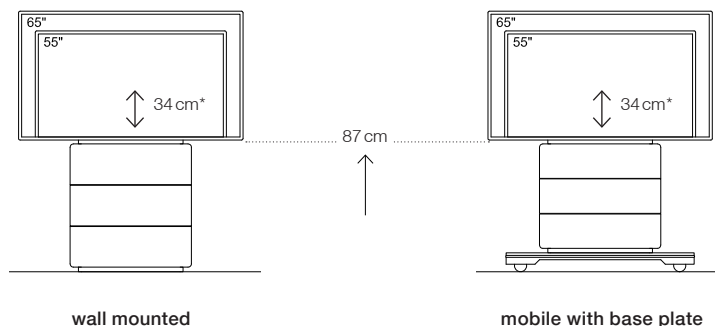

Media furniture_S1 M

Height adjustable
for 55" to 65" displays
with up to 60 kg weight

* height adjustment

Type / Design

One door - Body and door made of MDF, finished with structured varnish.
Passive body ventilation for individual technology integration.
Display mount not included.

Dimensions (W x D x H)

Furniture, outside (base plate)	800 x 310 x 1630 mm	800 (1240) x 310 (650) x 1630 (130) mm
Technology housing (fittings not included)	650 x 170/270 x 750 mm	650 x 170/270 x 650 mm
Space for technical components (W x H)	2 x 255 x 750 mm	2 x 255 x 650 mm

720 x 710 mm

720 x 580 mm

Requirements for display integration

- max. display width

2210 mm

2210 mm

- max. display weight

130 kg

130 kg

- recomm. display depth (incl. mount)

130 - 180 mm

130 - 180 mm

- space for display mount (W x H)

870 x 700 mm

870 x 700 mm

- recess for display and mount