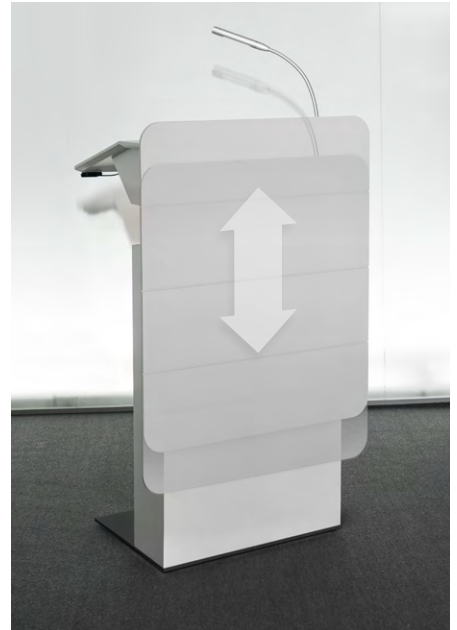

Lectern_X3

Premium Lectern

Representative and highly functional

Inclined top with paper stop for manuscript or notebook. Cutout for tablet, cutout for water glass.

Optional: microphone/ XLR sockets, reading light and data connector panel; electrical height adjustment + 20 cm (116 cm - 136 cm).

Cabinet, 1-piece with hinged door and storage space, prepared for the integration of media technology, incl. connection cable to the floor outlet, incl. 4 way multiplug inside the technology cabinet.

Completely finished with structured varnish. Colors: Arctic white, Lava black, or, for a surcharge, the color of your choice.
Dimensions (W x D x H):
70/60 x 54/15 x 116 cm

Thanks to the retractable handles, the desk is easy to transport, e.g. to lift onto a trolley.