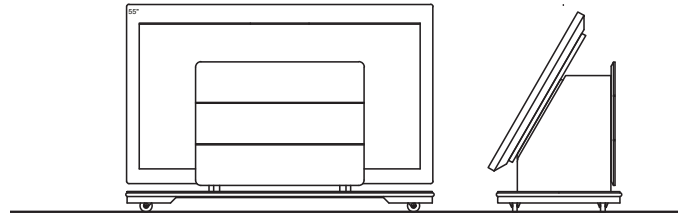

# Display Caddy\_X5 new

for 50" to 65" displays  
with up to 60 kg weight

mobile

### Dimensions (W x D x H)

Furniture, outside (base plate)

690 (1250) x 400 (500) x 800 (85) mm

Technology housing (\*fitting not included)

440 x 180/350 x 450 mm

### Requirements for display integration

- max. display width

1600 mm

- max. display weight

60 kg

- space for display / mount (W x H)

1150 x 600 mm