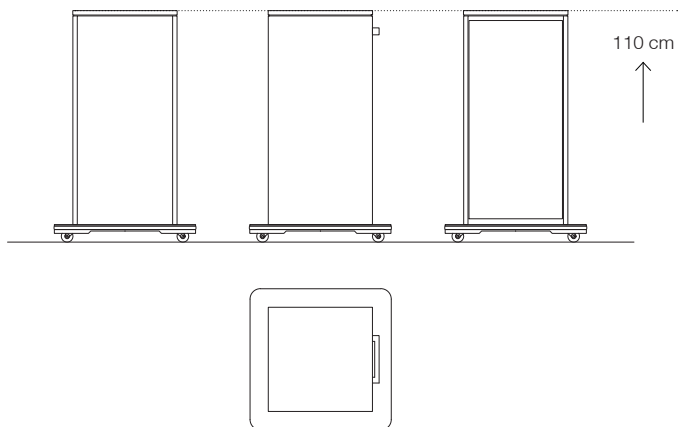

Type / Design storage surface:

Dimensions (W x D x H)

- Furniture, outside (base plate)	450/610 x 450/610 x 740 mm
- Technology housing (fittings not included)	410 x 410 x 640 mm
- Storage surface (W x D)	450 x 450 mm

Color* / Item number

arctic white	11324
lava black	11325

Base price for 1 unit

excluding transportation	1.660 Euro
(order of 3 or more = scaled conditions!)	on request

Shipping

on request

Options	Surface / Color	Item number	Sales price	
Cable roll holder on the back side of the mobile version	structure lacquer arctic white	11345	160 Euro	
	structure lacquer lava black	11346	160 Euro	
Custom cutouts for free positioning of keypads, control panels or connector panels	inside unlacquered	12040	130 Euro	
	inside lacquered	12041	190 Euro	
Sleeve for cable routing Ø 20 mm custom positioning, includes cutout and installation	stainless steel	12042	150 Euro	
Grommet Ø 60 mm for free positioning, incl. cutouts in body	plastic	white	12043	140 Euro
		black	12044	140 Euro
Door lock (per door/piece)	nickel-plated, matt	11334	170 Euro	
Shelf for technology housing	structure lacquer arctic white	11878	55 Euro	
	structure lacquer lava black	11879	55 Euro	
Data connector panel / media flap			on request	

Media Cube_X4 - high

as a mobile media unit at standing table height

Type / Design

Housing and base plate made of MDF, finished with structure lacquer.
With various options for the integration of technology as well as data connector panels.

Type / Design storage surface:

Dimensions (W x D x H)

- Furniture, outside (base plate)	450/610 x 450/610 x 1100 mm
- Technology housing (fittings not included)	410 x 410 x 1000 mm
- Storage surface (W x D)	450 x 450 mm