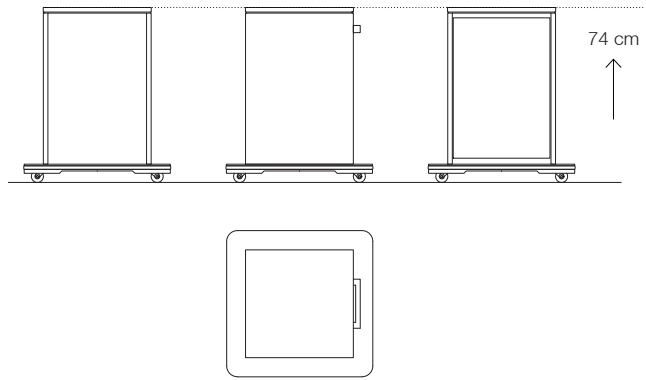

Media Cube_X4 - regular

as a mobile media unit at table height

Type / Design

Housing and base plate made of MDF, finished with structure lacquer.
With various options for the integration of technology
as well as data connector panels.

Type / Design storage surface:

Dimensions (W x D x H)

- Furniture, outside (base plate)	450/610 x 450/610 x 740 mm
- Technology housing (fittings not included)	410 x 410 x 640 mm
- Storage surface (W x D)	450 x 450 mm

Color* / Item number

arctic white	11324
lava black	11325

Base price for 1 unit

excluding transportation	1.660 Euro
(order of 3 or more = scaled conditions!)	on request

Shipping

on request

Options	Surface / Color	Item number	Sales price	
Cable roll holder on the back side of the mobile version	structure lacquer arctic white	11345	160 Euro	
	structure lacquer lava black	11346	160 Euro	
Custom cutouts for free positioning of keypads, control panels or connector panels	inside unlacquered	12040	130 Euro	
	inside lacquered	12041	190 Euro	
Sleeve for cable routing Ø 20 mm custom positioning, includes cutout and installation	stainless steel	12042	150 Euro	
Grommet Ø 60 mm for free positioning, incl. cutouts in body	plastic	white	12043	140 Euro
		black	12044	140 Euro
Door lock (per door/piece)	nickel-plated, matt	11334	170 Euro	
Shelf for technology housing	structure lacquer arctic white	11878	55 Euro	
	structure lacquer lava black	11879	55 Euro	
Data connector panel / media flap			on request	

Type / Design storage surface:

Dimensions (W x D x H)

- Furniture, outside (base plate)	450/610 x 450/610 x 1100 mm
- Technology housing (fittings not included)	410 x 410 x 1000 mm
- Storage surface (W x D)	450 x 450 mm