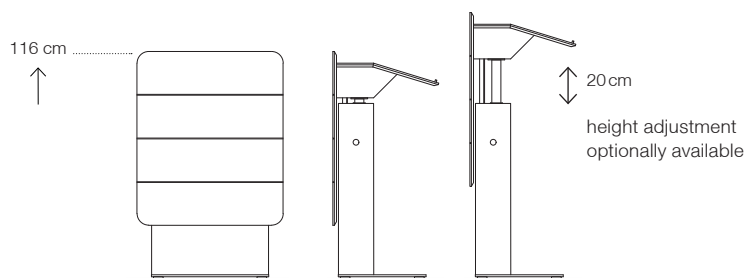

Lectern_X3

detached

Type / Design

Front cover, housing and doors made of MDF, finished with structure lacquer.
With storage space for individual technology integration. Floor plate made of metal, powder coated.
Incl. lowering for water glass, tablet holder and laterally extensible stainless steel handles for carrying the lectern.

Type / Design storage surface:

Dimensions (W x D x H)

Furniture, outside	750 x 545/180 x 1160 mm
Technology housing (*fittings not included)	560 x 140 x 780 mm
Storage surface (W x D)	670 x 350 mm

Color* / Item number

arctic white	12019
lava black	12020

Base price for 1 unit

excluding transportation	6.340 Euro
(order of 3 or more = scaled conditions!)	on request

Shipping

on request

Options	Surface / Color	Item number	Sales price
Electrical height adjustment about 20 cm reduced technology storage space = 560 x 140 x 200 mm + 200 x 140 x 550 mm (W x D x H)		10433	1.550 Euro
Preparation for additional microphone sound-insulated mount	black	12021	190 Euro
Custom cutout for connector panel	inside unlacquered	12040	130 Euro
	inside lacquered	12041	190 Euro
Cutout for "Power Frame Cover Small" connector panel (3-fold)	inside unlacquered	12026	130 Euro
Installation frame with cover flap for "Power Frame Cover Small" (3-fold) without socket unit	white	10502	540 Euro
	black	10503	540 Euro
Reading light top left in lectern integrated	anodized aluminum	10435	540 Euro
	black anodized aluminum	10753	540 Euro
Door lock	nickel-plated, matt	10436	170 Euro
Lower shelf for technology housing only without height adjustment applicable!	structure lacquer arctic white	10437	50 Euro
	structure lacquer lava black	10752	50 Euro
Logopanel magnetic, 750 x 10 x 220 mm (W x D x H)	structure lacquer arctic white	10236	790 Euro
	structure lacquer lava black	10774	790 Euro
Trolley 790 x 620 x 140 mm (W x D x H)	made of MDF, black	10871	490 Euro