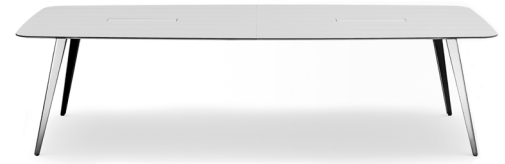

## Conference table\_C12

cutouts and data connection panels not included

| C12-240<br>for 8 people  | Type / Design<br>Dimension in cm   | Color / Surface  | Item number          | Sales price |
|--------------------------|--|--|----------------------|-------------|
|                          | Rectangular shape with rounded edges<br>240 x 120 x 74 (W x D x H)                                   | <b>Melamine white, clamping plate</b><br>Straight edge, for data connection panel with frame | R: 10114<br>B: 10115 | 2.490 Euro  |
|                          | Rounded boat shape<br>240 x 110/120 x 74 (W x D x H)   | <b>White, table top in MDF</b><br>data connection panel frameless possible                   | R: 10116<br>B: 10117 | 3.790 Euro  |
|                          | Table top 25mm thick, chamfered edge, table top 1-piece, substructure with 4 legs.                   | <b>Oak, table top in MDF</b><br>data connection panel frameless possible                     | R: 10118<br>B: 10119 | 3.790 Euro  |
|                          |  | <b>Walnut, table top in MDF</b><br>data connection panel frameless possible                  | R: 10120<br>B: 10121 | 3.850 Euro  |
|                          |  | <b>WhitePlex*</b><br>Straight edge, for data connection panel with frame                     | R: 10122<br>B: 10123 | 6.420 Euro  |
|                          |  | <b>Shipping</b>  |                      | on request  |
| C12-320<br>for 10 people | Type / Design<br>Dimension in cm   | Color / Surface  | Item number          | Sales price |
|                          | Rectangular shape with rounded edges<br>320 x 120 x 74 (W x D x H)                                   | <b>Melamine white, clamping plate</b><br>Straight edge, for data connection panel with frame | R: 10124<br>B: 10125 | 2.990 Euro  |
|                          | Rounded boat shape<br>320 x 110/120 x 74 (W x D x H)   | <b>White, table top in MDF</b><br>data connection panel frameless possible                   | R: 10126<br>B: 10127 | 4.330 Euro  |
|                          | Table top 25mm thick, chamfered edge, table top 2-pieces, substructure with 4 (at WhitePlex=6) legs. | <b>Oak, table top in MDF</b><br>data connection panel frameless possible                     | R: 10128<br>B: 10129 | 4.330 Euro  |
|                          |  | <b>Walnut, table top in MDF</b><br>data connection panel frameless possible                  | R: 10130<br>B: 10131 | 4.410 Euro  |
|                          |  | <b>WhitePlex*</b><br>Straight edge, for data connection panel with frame                     | R: 10132<br>B: 10133 | 7.980 Euro  |
|                          |  | <b>Shipping</b>  |                      | on request  |
| C12-480<br>for 14 people | Type / Design<br>Dimension in cm   | Color / Surface  | Item number          | Sales price |
|                          | Rectangular shape with rounded edges<br>480 x 140 x 74 (W x D x H)                                   | <b>Melamine white, clamping plate</b><br>Straight edge, for data connection panel with frame | R: 10134<br>B: 10135 | 4.420 Euro  |
|                          | Rounded boat shape<br>480 x 130/140 x 74 (W x D x H)   | <b>White, table top in MDF</b><br>data connection panel frameless possible                   | R: 10136<br>B: 10137 | 7.080 Euro  |
|                          | Table top 25mm thick, chamfered edge, table top 2-pieces, substructure with 6 legs.                  | <b>Oak, table top in MDF</b><br>data connection panel frameless possible                     | R: 10138<br>B: 10139 | 7.080 Euro  |
|                          |  | <b>Walnut, table top in MDF</b><br>data connection panel frameless possible                  | R: 10140<br>B: 10141 | 7.230 Euro  |
|                          |  | <b>WhitePlex*</b><br>Straight edge, for data connection panel with frame                     | R: 10142<br>B: 10143 | 12.590 Euro |
|                          |  | <b>Shipping</b>  |                      | on request  |