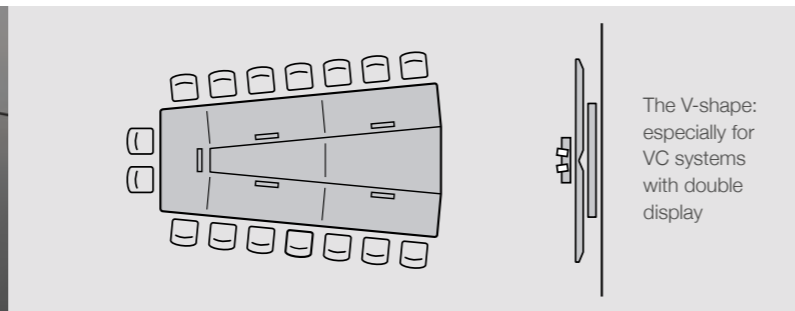

With the trapezoid, triangle and V-shapes the C12 offers special formats for videoconference rooms.

There are also numerous possibilities for customization.

Rounded boat shape · 3 sizes for 8-14 people – further sizes for 16 people or more are available

Rectangle shape · 3 sizes for 8-14 people, further sizes for 16 people or more are available

Trapezium shape, especially for longish videoconference rooms · 3 sizes for 6-14 people

Triangle shape, especially for square videoconference rooms · 3 sizes for 6-12 people

V-shape, specially for videoconference rooms with double display · 4 sizes for 10-16 people

Round shape · 2 sizes for 6-9 people

Specially designed for videoconferencing

Special shapes – logical and consistent