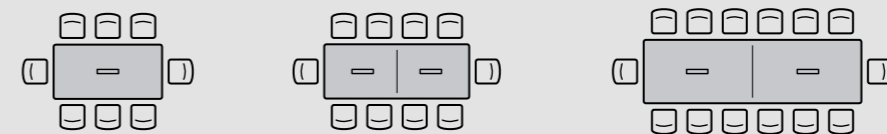

Various shapes and surfaces

Universal

With its large selection of sizes and shapes the C12 can be adapted to nearly all room situations and meetings of 6 or more people. Standard options include 6 shapes, each one available in different sizes, and 5 surface finishes.

With the trapezoid, triangle and V-shapes the C12 offers special formats for videoconference rooms.

There are also numerous possibilities for customization.

Rounded boat shape · 3 sizes for 8-14 people – further sizes for 16 people or more are available

Rectangle shape · 3 sizes for 8-14 people, further sizes for 16 people or more are available

Trapezium shape, especially for longish videoconference rooms · 3 sizes for 6-14 people

Triangle shape, especially for square videoconference rooms · 3 sizes for 6-12 people