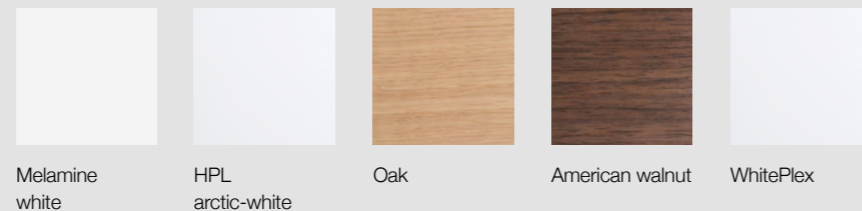

Various shapes and surfaces

Universal

With its large selection of sizes and shapes the C12 can be adapted to nearly all room situations and meetings of 6 or more people. Standard options include 6 shapes, each one available in different sizes, and 5 surface finishes.

With the trapezoid, triangle and V-shapes the C12 offers special formats for videoconference rooms.

There are also numerous possibilities for customization.

Rounded boat shape · 3 sizes for 8-14 people – further sizes for 16 people or more are available

Rectangle shape · 3 sizes for 8-14 people, further sizes for 16 people or more are available

Trapezium shape, especially for longish videoconference rooms · 3 sizes for 6-14 people

Triangle shape, especially for square videoconference rooms · 3 sizes for 6-12 people

V-shape, specially for videoconference rooms with double display · 4 sizes for 10-16 people

Round shape · 2 sizes for 6-9 people