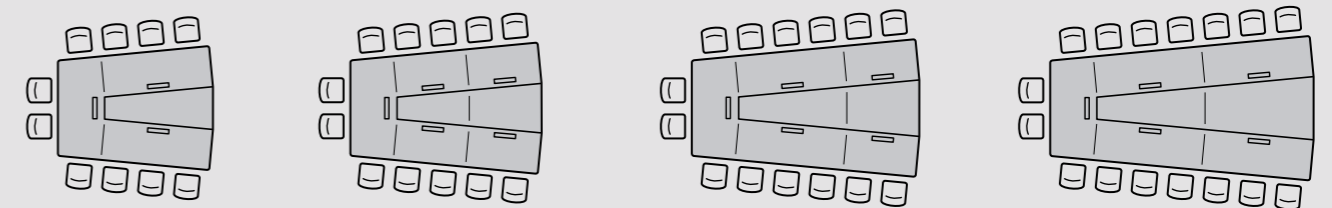

Various shapes and surfaces

Universal

With its large selection of sizes and shapes the C12 can be adapted to nearly all room situations and meetings of 6 or more people. Standard options include 6 shapes, each one available in different sizes, and 5 surface finishes.

With the trapezoid, triangle and V-shapes the C12 offers special formats for videoconference rooms.

There are also numerous possibilities for customization.

Rounded boat shape · 3 sizes for 8-14 people – further sizes for 16 people or more are available

Rectangle shape · 3 sizes for 8-14 people, further sizes for 16 people or more are available

Trapezium shape, especially for longish videoconference rooms · 3 sizes for 6-14 people

Triangle shape, especially for square videoconference rooms · 3 sizes for 6-12 people

V-shape, specially for videoconference rooms with double display · 4 sizes for 10-16 people

Round shape · 2 sizes for 6-9 people

Specially designed for videoconferencing

Special shapes – logical and consistent