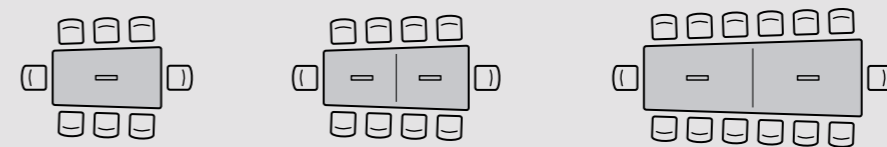

Various shapes and surfaces

Universal

With its large selection of sizes and shapes the C12 can be adapted to nearly all room situations and meetings of 6 or more people. Standard options include 6 shapes, each one available in different sizes, and 5 surface finishes.

With the trapezoid, triangle and V-shapes the C12 offers special formats for videoconference rooms.

There are also numerous possibilities for customization.

Rounded boat shape · 3 sizes for 8-14 people – further sizes for 16 people or more are available

Rectangle shape · 3 sizes for 8-14 people, further sizes for 16 people or more are available

Trapezium shape, especially for longish videoconference rooms · 3 sizes for 6-14 people

Triangle shape, especially for square videoconference rooms · 3 sizes for 6-12 people

V-shape, specially for videoconference rooms with double display · 4 sizes for 10-16 people

Round shape · 2 sizes for 6-9 people

Specially designed for videoconferencing

Special shapes – logical and consistent