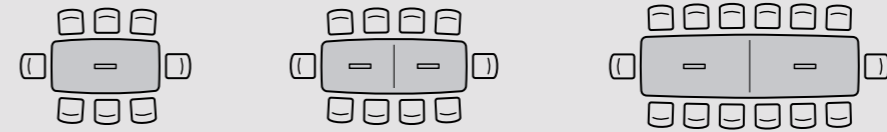

Data connector panels and cable guides can be integrated anywhere to ensure power supply and connections for the devices needed.

A truss-rod connection system between elements makes for high stability.

Various shapes and surfaces

Universal

With its large selection of sizes and shapes the C12 can be adapted to nearly all room situations and meetings of 6 or more people. Standard options include 6 shapes, each one available in different sizes, and 5 surface finishes.

With the trapezoid, triangle and V-shapes the C12 offers special formats for videoconference rooms.

There are also numerous possibilities for customization.

Rounded boat shape · 3 sizes for 8-14 people – further sizes for 16 people or more are available

Rectangle shape · 3 sizes for 8-14 people, further sizes for 16 people or more are available

Trapezium shape, especially for longish videoconference rooms · 3 sizes for 6-14 people

Triangle shape, especially for square videoconference rooms · 3 sizes for 6-12 people