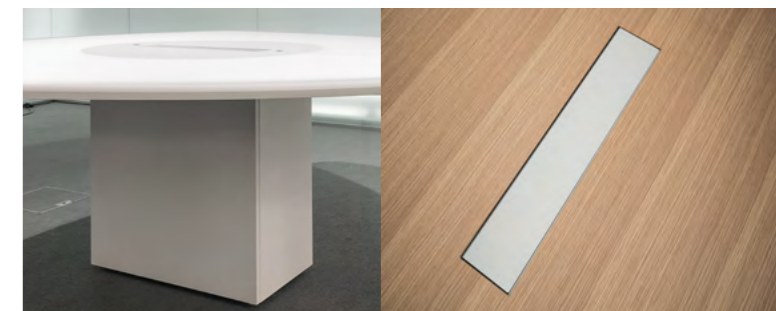

Conference table_C12
Modern and versatile

Clear, pristine and light

Cable routing along the foot, behind a magnetic metal blind. Or through a central cable housing with room for retractors and technology, with easy access.

Data connector panels, on demand, here frameless and flushy integrated.

Cable guide for the permanent connection of mics, phones or remote control panels.

Chamfered edges, elegant and light.

Innovative and convincing

Well thought out

The chrome feet with their interior leather lining offer a pleasant feel and a design that combines well with most conference or office chairs.

Invisible cable routing, either on each foot or through a central cable housing, ensures a clean look – a fabric blind option is also available.

WhitePlex – for perfect presence

The elegant and at the same time robust WhitePlex surface noticeably improves the quality of a videoconference.

The finely textured, matte and non-glare surface of the cast resin increases the amount of diffuse light in the room, even if the lighting conditions aren't perfect.