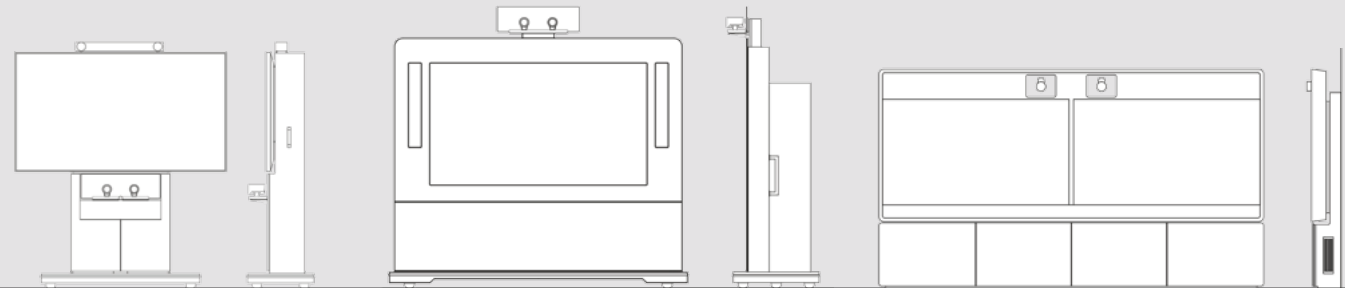

1 piece
Individual media column
with Cisco SX 80, SpeakerTrack 60
and 95" display, movable

1 piece
Individual M6 Media caddy
with Cisco SX 80, SpeakerTrack 60
and 95" display, movable

1 piece
Individual media furniture
for Cisco MX Dual,
with 2 x 70" displays, wall mounted