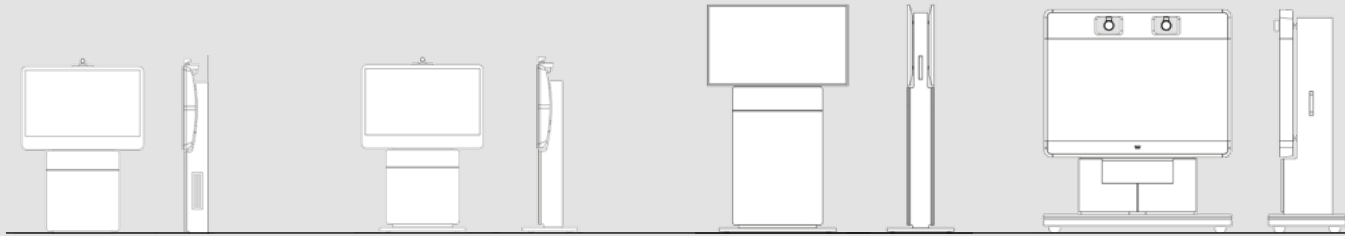

Mid row: Media furniture for Cisco-conference system MX800=70", movable and MX200 = 42" movable and wall mounted.

Lower row: Mobile individual solution with 95" display as well as integrated Cisco videoconferencing technology, to left as column – to the right as impressive Media caddy at reception area.

4 pieces
Individual media column
for Cisco MX200 with 42" display,
wall mounted

5 pieces
Individual media column
for Cisco MX200 with 42" display,
movable

10 pieces
Digital Signage-media column
with double 55" display
"back to back" each, movable

4 pieces
Individual media column
for Cisco MX800 with 70" display,
movable

1 piece
Individual media column
with Cisco SX 80, SpeakerTrack 60
and 95" display, movable

1 piece
Individual M6 Media caddy
with Cisco SX 80, SpeakerTrack 60
and 95" display, movable