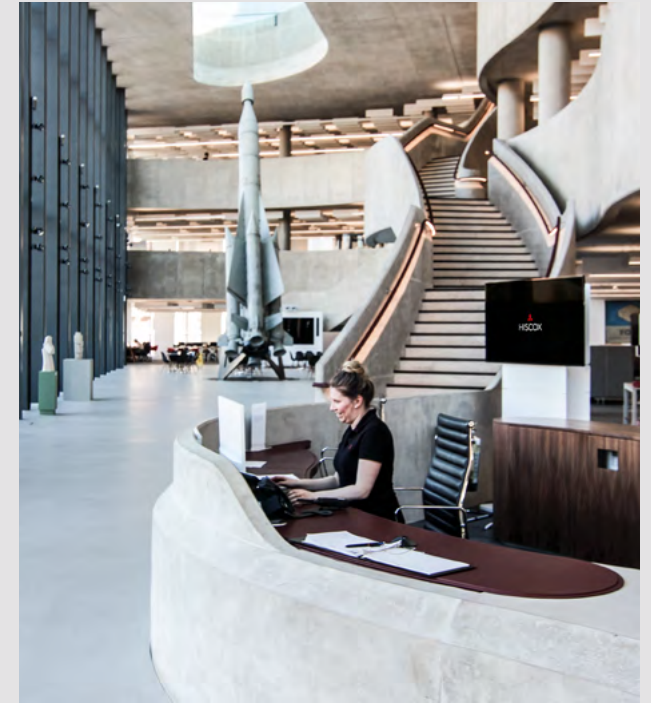

Holzmedia GmbH
Neue Straße 10 · 71576 Burgstetten · Germany
Showroom: Rathausstr. 61 · 71576 Burgstetten
Phone +49 7191 34 47-0 · Fax +49 7191 34 47-90
info@holzmedia.de · www.holzmedia.de