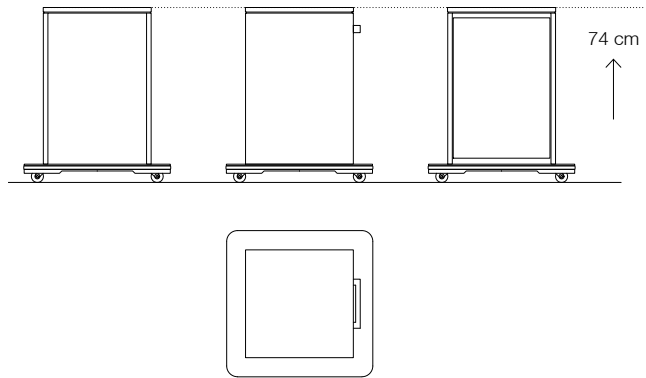

Media Cube_X4 - regular new

as a mobile media unit at table height

Type / Design

Housing and base plate made of MDF, finished with structured varnish.
With various options for the integration of technology
as well as data connector panels.

Type / Design storage surface:

Dimensions (W x D x H)

- Furniture, outside (base plate)	450/610 x 450/610 x 740 mm
- Technology housing (fittings not included)	430 x 430 x 640 mm
- Storage surface (W x D)	450 x 450 mm

Color* / Item number

arctic white	11324
lava black	11325

Base price for 1 unit

excluding transportation	1.660 Euro
(order of 3 or more = scaled conditions!)	on request

Shipping

on request

Options	Surface / Color	Item number	Sales price	
Cable roll holder on the back side of the mobile version	structured varnish arctic white	11345	160 Euro	
	structured varnish lava black	11346	160 Euro	
Custom cutouts for free positioning of keypads, control panels or connector panels	inside unvarnished	12040	130 Euro	
	inside varnished	12041	190 Euro	
Sleeve for cable routing Ø 20 mm custom positioning, includes cutout and installation	stainless steel	12042	150 Euro	
Cable passage Ø 60 mm for free positioning, incl. cutouts in body	plastic	white	12043	140 Euro
		black	12044	140 Euro
Door lock (per door/piece)	nickel-plated, matt	11334	170 Euro	
Shelf for technology housing	structured varnish arctic white	11878	55 Euro	
	structured varnish lava black	11879	55 Euro	
Data connector panel / media flap			on request	

Type / Design storage surface:

Dimensions (W x D x H)

- Furniture, outside (base plate)	450/610 x 450/610 x 1100 mm
- Technology housing (fittings not included)	430 x 430 x 1000 mm
- Storage surface (W x D)	450 x 450 mm