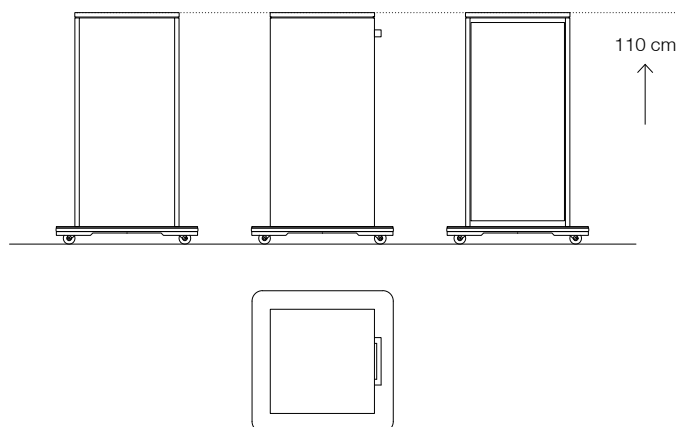

Type / Design storage surface:

Dimensions (W x D x H)

- Furniture, outside (base plate)	450/610 x 450/610 x 740 mm
- Technology housing (fittings not included)	430 x 430 x 640 mm
- Storage surface (W x D)	450 x 450 mm

Color* / Item number

arctic white	11324
lava black	11325

Base price for 1 unit

excluding transportation	1.660 Euro
(order of 3 or more = scaled conditions!)	on request

Shipping

on request

Options	Surface / Color	Item number	Sales price	
Cable roll holder on the back side of the mobile version	structured varnish arctic white	11345	160 Euro	
	structured varnish lava black	11346	160 Euro	
Custom cutouts for free positioning of keypads, control panels or connector panels	inside unvarnished	12040	130 Euro	
	inside varnished	12041	190 Euro	
Sleeve for cable routing Ø 20 mm custom positioning, includes cutout and installation	stainless steel	12042	150 Euro	
Cable passage Ø 60 mm for free positioning, incl. cutouts in body	plastic	white	12043	140 Euro
		black	12044	140 Euro
Door lock (per door/piece)	nickel-plated, matt	11334	170 Euro	
Shelf for technology housing	structured varnish arctic white	11878	55 Euro	
	structured varnish lava black	11879	55 Euro	
Data connector panel / media flap			on request	

Media Cube_X4 - high new

as a mobile media unit at standing table height

Type / Design

Housing and base plate made of MDF, finished with structured varnish.
With various options for the integration of technology
as well as data connector panels.

Type / Design storage surface:

Dimensions (W x D x H)

- Furniture, outside (base plate)	450/610 x 450/610 x 1100 mm
- Technology housing (fittings not included)	430 x 430 x 1000 mm
- Storage surface (W x D)	450 x 450 mm